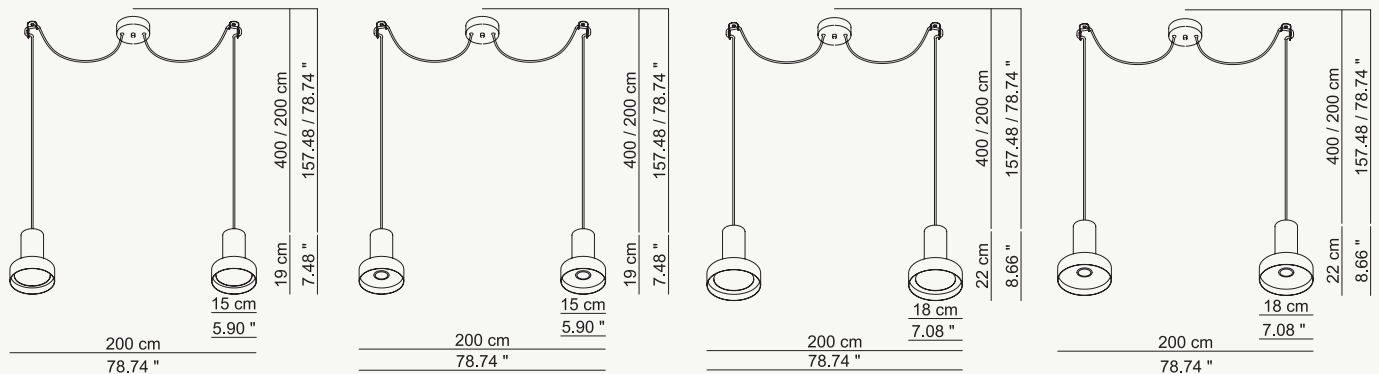

composition with 2 suspension and central ceiling rose