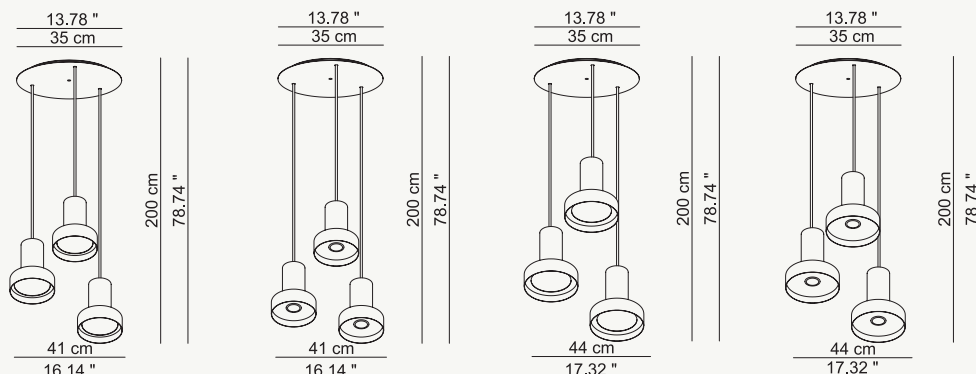

composition with 3 suspensions with ceiling plate