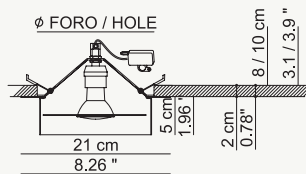

TECHNICALS

Foro 13.5 / 15 cm
Hole 5.3" / 5.9"

Foro 13.5 / 15 cm
Hole 5.3" / 5.9"

Foro 16 / 18 cm
Hole 6.3" / 7.08"

Foro 16 / 18 cm
Hole 6.3" / 7.08"

FINISHES