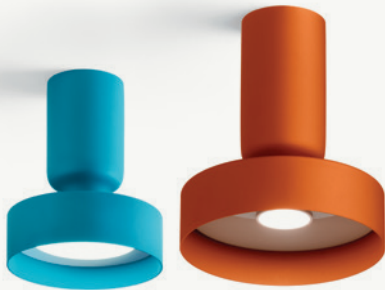

INFO

HAMEFA015G02+HAMEFA018G12

Spotlight in two sizes. Turned painted metal body available in different colours.

CODE & LIGHT BULBS

HAMEFA015G11 - basic

HAMEFA015G12 - special

→ $\varnothing 15 \times h 19$ cm - kg. 1