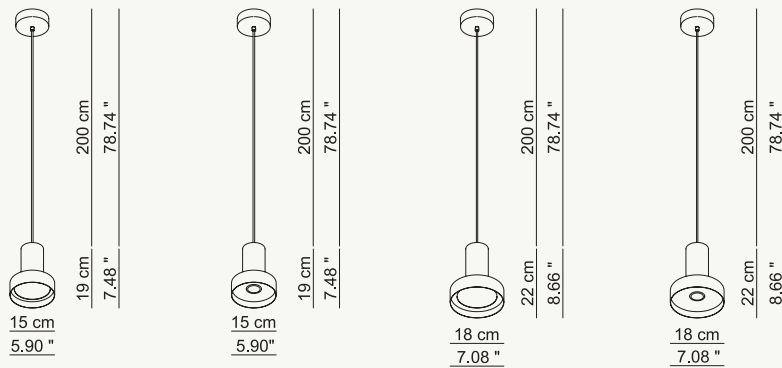

HAMMER

ESPO LIGHTING
www.espo.com.au
sales@espo.com.au

DESIGN: Paolo Grasselli
YEAR: 2017
MANUFACTURER: Modo

TECHNICALS

suspension