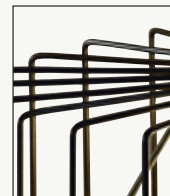

ICARO

ESPO LIGHTING
www.espo.com.au
sales@espo.com.au

DESIGN: Brian Rasmussen
YEAR: 2011
MANUFACTURER: modo

INFO

ICIESO050G01 + ICIEFS050C01

— Suspension in painted transparent, white or black matt steel wire. Light bulb at sight or protected by a stripe in removable material for the indoor version and enclosed in an hermetic white satin glass for the outdoor version.

CODE & LIGHT BULBS

ICIESO022G01

→ ø 22 × h 44 cm – kg. 2,50

ICIESO050G01

→ ø 50 × h 50 cm – kg 6,00

ICIESO075G01

→ ø 75 × h 32 cm – kg 10,00

ICIESO100G01

→ ø 100 × h 44 cm – kg 20,00

InDoor — suspension

ICOESO050G01

→ ø 50 × h 50 cm – kg 6,00

ICOESO075G01

→ ø 75 × h 50 cm – kg 10,00

ICOESO100G01

→ ø 100 × h 44 cm – kg 20,00

OutDoor — suspension

→ ø 22

⊕ 1 × E14 42W HES R50

⊕ 1 × E14 3W LED R39

→ 50/75

⊕ 1 × E27 42W HES

⊕ 1 × E27 LED fluo

→ ø 100

⊕ 1 × E27 70W HES

⊕ 1 × E27 LED fluo

INDOOR IP 20 + OUTDOOR IP 65

— white

— black

— natural

— natural outdoor

— detail finishes

TECHNICALS

FINISHES

white

black

natural

— Metal parts protected with resistant polyester coating.

** cable on measure