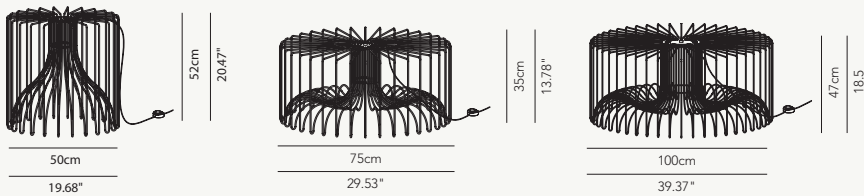

TECHNICALS

FINISHES

white

black

natural

— Metal parts protected with resistant polyester coating.