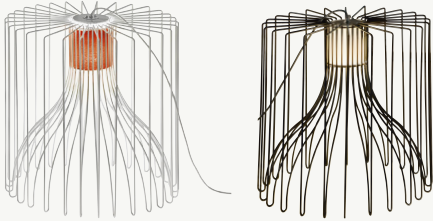

ICARO

ESPO LIGHTING
www.espo.com.au
sales@espo.com.au

DESIGN: Brian Rasmussen
YEAR: 2011
MANUFACTURER: modo

INFO

ICIESO050G01 + ICIEFS050C01

— Suspension in painted transparent, white or black matt steel wire. Light bulb at sight or protected by a stripe in removable material for the indoor version and enclosed in an hermetic white satin glass for the outdoor version.

TECHNICALS

FINISHES

white

black

natural

— Metal parts protected with resistant polyester coating.

** cable on measure

ICARO

ESPO LIGHTING
www.espo.com.au
sales@espo.com.au

DESIGN: Brian Rasmussen
YEAR: 2011
MANUFACTURER: modo

INFO

ICIETA050G01

— Floor lamp in painted transparent, white or black steel wire. Light bulb at sight or protected by a stripe in removable material for the indoor version and enclosed in an hermetic white satin glass for the outdoor version.