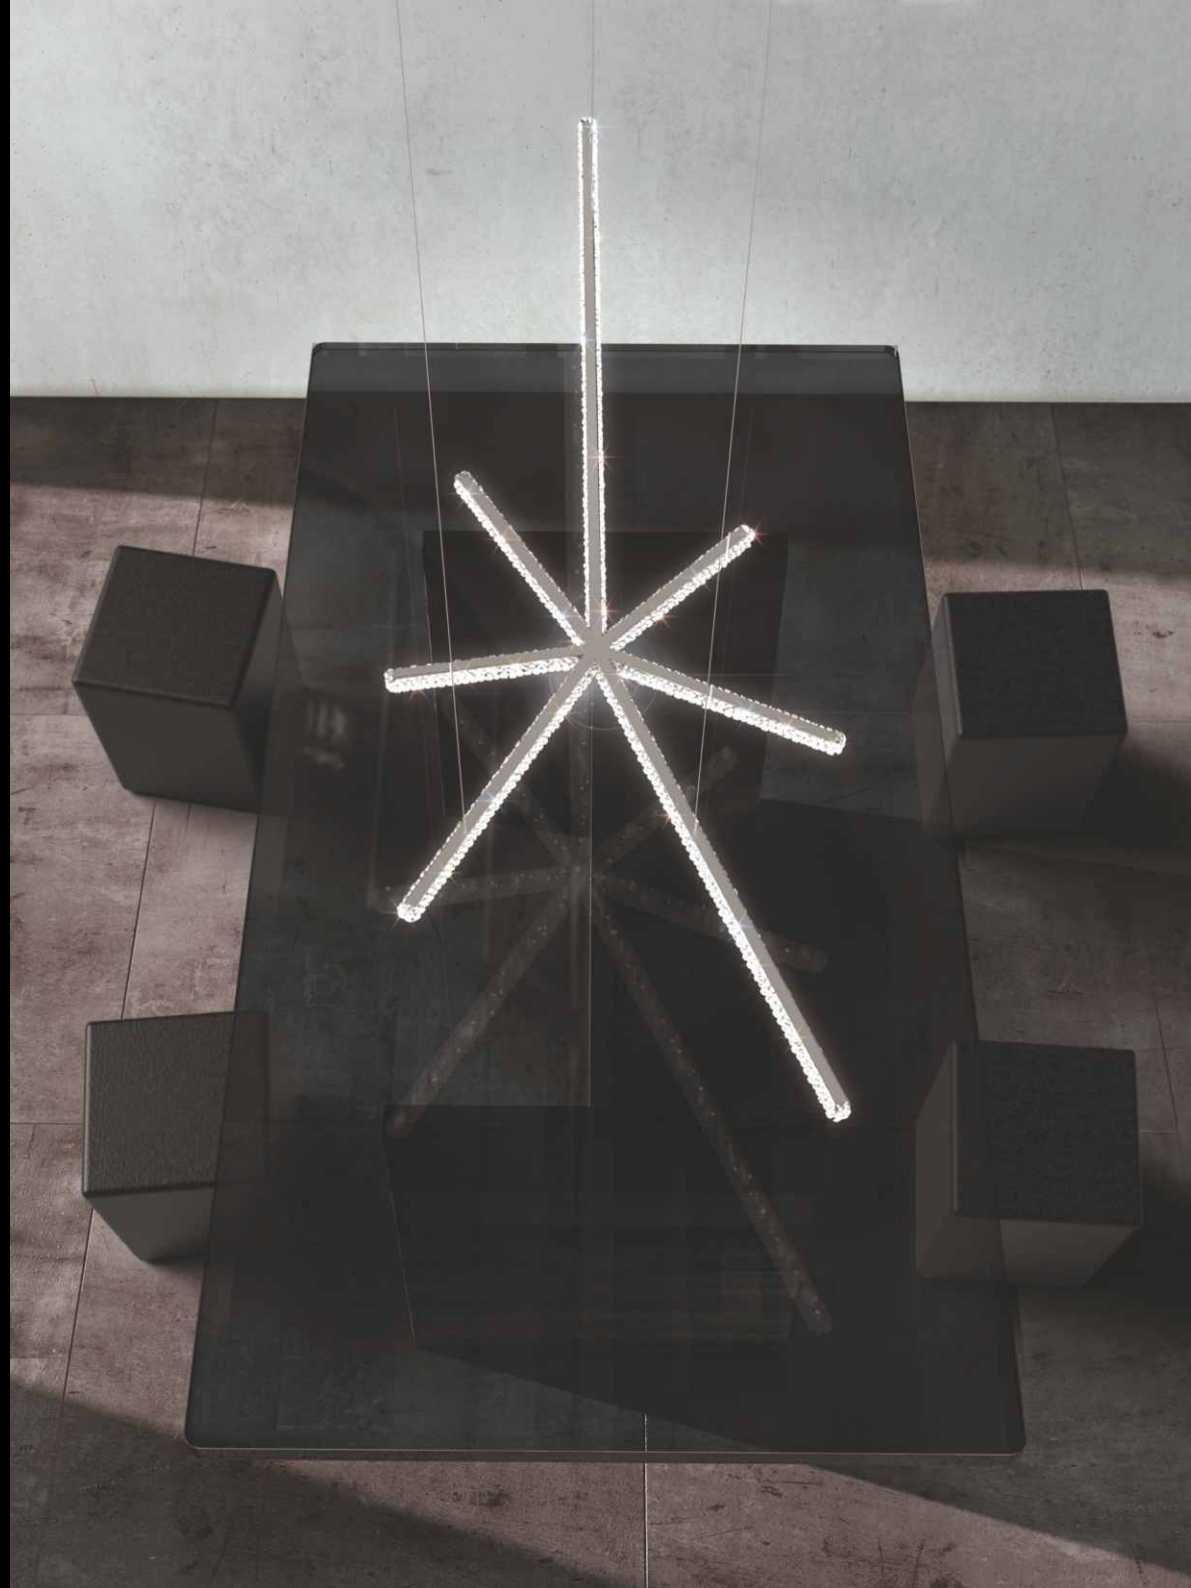

 **manooi** FINELINE STAR

L 180 cm - W 58 cm - H 4 cm
Polished stainless steel with Swarovski crystals
Light source: 2700 K, LED incl.

manooi Fineline Star

L 180 cm - W 58 cm - H 4 cm
Polished stainless steel with Swarovski crystals
Light source: 2700 K, LED incl.

manooi Fineline Star

L 180 cm - W 58 cm - H 4 cm
Polished stainless steel with Swarovski crystals
Light source: 2700 K, LED incl.

manooi Fineline Star

ESPO LIGHTING

www.espo.com.au

ADELAIDE STUDIO

442 PULTENEY ST, ADELAIDE SA 5000