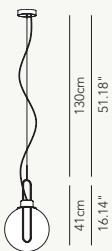

CODE & LIGHT BULBS

ORBESO025M01 — white
ORBESO025M02 — black
ORBESO025M03 — chrome
ORBESO025M04 — copper
ORBESO025M05 — brass
→ ø 25 × h 41 – kg. 2
suspension

φ 1 × modulo LED 11W (1335 lm) 3000K

INDOOR IP 20

— ceiling roses detail

TECHNICALS

25cm
9.84"

FINISHES

white

black

chrome

brass

copper

** cable on measure

ORB

ESPO LIGHTING
www.espo.com.au
sales@espo.com.au

DESIGN: Büro Famos
 YEAR: 2015
 MANUFACTURER: modo

INFO

CODE & LIGHT BULBS

— Suspension on compositions with 2 elements with ceiling rose 3 or 6 elements with a single ceiling metal plate. Globe diffuser in smoked PMMA and painted metal structure matt white or black or in galvanized finishes: chrome, copper, brass. Ceiling rose and metal plates are painted as standard version in matt white. On request they can be supplied in matt black painted or in galvanized finishes: chrome, copper, brass.