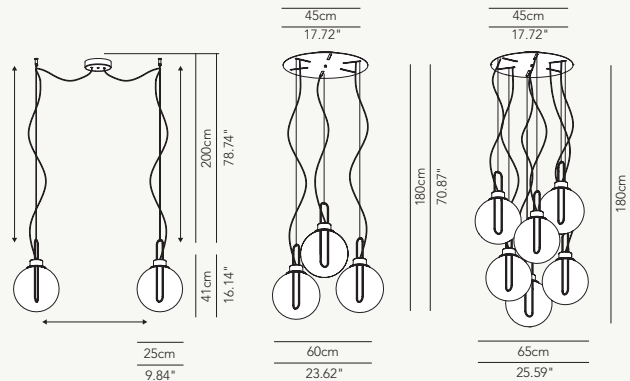

TECHNICALS

FINISHES

white

black

chrome

brass

copper

** cable on measure