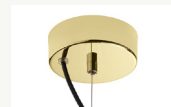

ORB

ESPO LIGHTING
www.espo.com.au
sales@espo.com.au

DESIGN: Büro Famos
YEAR: 2015
MANUFACTURER: modo

INFO

ORBESO025M01 – WHITE
ORBESO025M02 – BLACK
ORBESO025M04 – COPPER

— Single suspension or on cluster compositions.
Globe diffuser in smoked PMMA and painted
metal structure matt white or black or in
galvanized finishes: chrome, copper, brass.

CODE & LIGHT BULBS

ORBESO025M01 — white
ORBESO025M02 — black
ORBESO025M03 — chrome
ORBESO025M04 — copper
ORBESO025M05 — brass
→ ø 25 × h 41 – kg. 2
suspension

φ 1 × modulo LED 11W (1335 lm) 3000K

INDOOR IP 20

— ceiling roses detail

TECHNICALS

25cm
9.84"

FINISHES

white

black

chrome

brass

copper

** cable on measure

ORB

ESPO LIGHTING
www.espo.com.au
sales@espo.com.au

DESIGN: Büro Famos
 YEAR: 2015
 MANUFACTURER: modo

INFO

CODE & LIGHT BULBS

— Suspension on compositions with 2 elements with ceiling rose 3 or 6 elements with a single ceiling metal plate. Globe diffuser in smoked PMMA and painted metal structure matt white or black or in galvanized finishes: chrome, copper, brass. Ceiling rose and metal plates are painted as standard version in matt white. On request they can be supplied in matt black painted or in galvanized finishes: chrome, copper, brass.