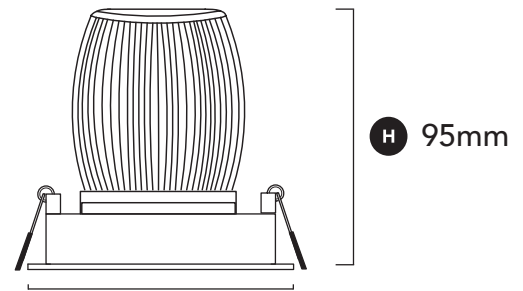

GENERAL SPECIFICATIONS

LED	13W *operating wattage 14.8W
Lumens	1015 lm (3000K) 1215 (4000K)
Efficacy	66 lm/w (3000K) 78 lm/w (4000K)
Colour Temperature	<input type="checkbox"/> 3000K, Warm White <input type="checkbox"/> 4000K, Cool White
Material	Powder Coated Aluminium
Finish	White Black
Beam	15° 24° 36° 60°
CRI	97+
IP	44
Colour Deviation	SDCM ≤2
UGR	<19
Lifetime	>55,000hrs L80 B10
Warranty	7 Years

Please Note: When using C-Bus, use universal or trailing edge dimming modules

PROJECT DETAILS

PROJECT:

TYPE:

NOTES:

DIMENSIONS (mm)

Cut Out Ø92mm

106mm x 106mm