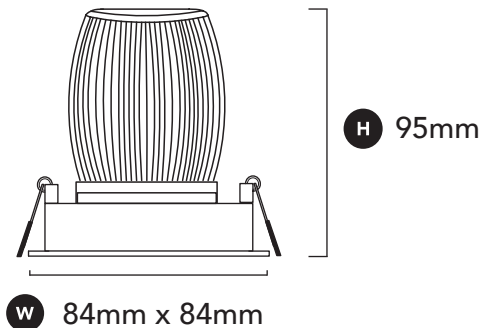

## DIMENSIONS (mm)

Cut Out Ø76mm