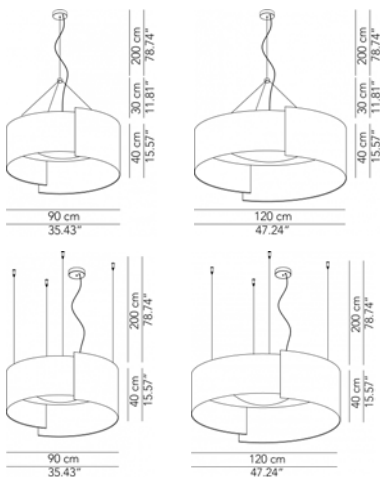

Detail

CE ceiling rose  
detail

ETL version

\* on demand

\*\* cable on measure

## Technical features

products: Alco Pendant lamp  
Roberto Paoli 2017

<b>Pendant lamp - ø 90</b>	ø 90 x 40 cm 23 Kg	lamp type 1 led module 23 W luminous efficacy 3628 Lm light colour 2700 K DIM dali / triac	ALCESO090F01
<b>Pendant lamp - ø 90</b>	ø 90 x 40 cm 23 Kg	lamp type 1 led module 57 W luminous efficacy 8750 Lm light colour 2700 K DIM dali	ALCESO090F04
<b>Pendant lamp - ø 120</b>	ø 120 x 40 cm 36 Kg	lamp type 1 led module 23 W luminous efficacy 3628 Lm light colour 2700 K DIM dali / triac	ALCESO120F01
<b>Pendant lamp - ø 120</b>	ø 120 x 40 cm 36 Kg	lamp type 1 led module 57 W luminous efficacy 8750 Lm light colour 2700 K DIM dali	ALCESO120F06