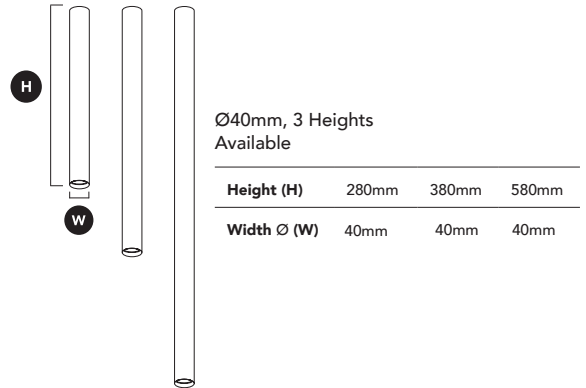

DIMENSIONS (mm)

GENERAL SPECIFICATIONS

LED	6W
Lumens	520 lm (3000K & 4000K)
Efficacy	79 lm/w (3000K & 4000K)
Colour Temp	<input type="checkbox"/> 3000K, Warm White <input type="checkbox"/> 4000K, Cool White
Material	Powder Coated Aluminium
Finish	White Black
Beam	15° 24° 36° 45° 60°
CRI	92+
IP	20
Colour Deviation	SDCM ≤2
UGR	<15
Lifetime	>55,000hrs L80 B10
Warranty	5 Years