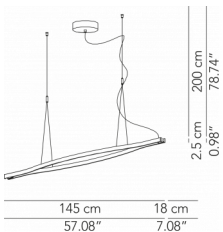

Technical features

products: Galileo Longue Pendant lamp
design: BMB Progetti 2022

espo
LIGHTING

Pendant lamp - L. 145

Ø 145 x 18 x 2,5 cm
5 Kg

lamp type 1 led module 40W
luminous efficacy 5000 Lm
light colour 3000 K
DIM dali / triac
cri >80

GLLES0145G01