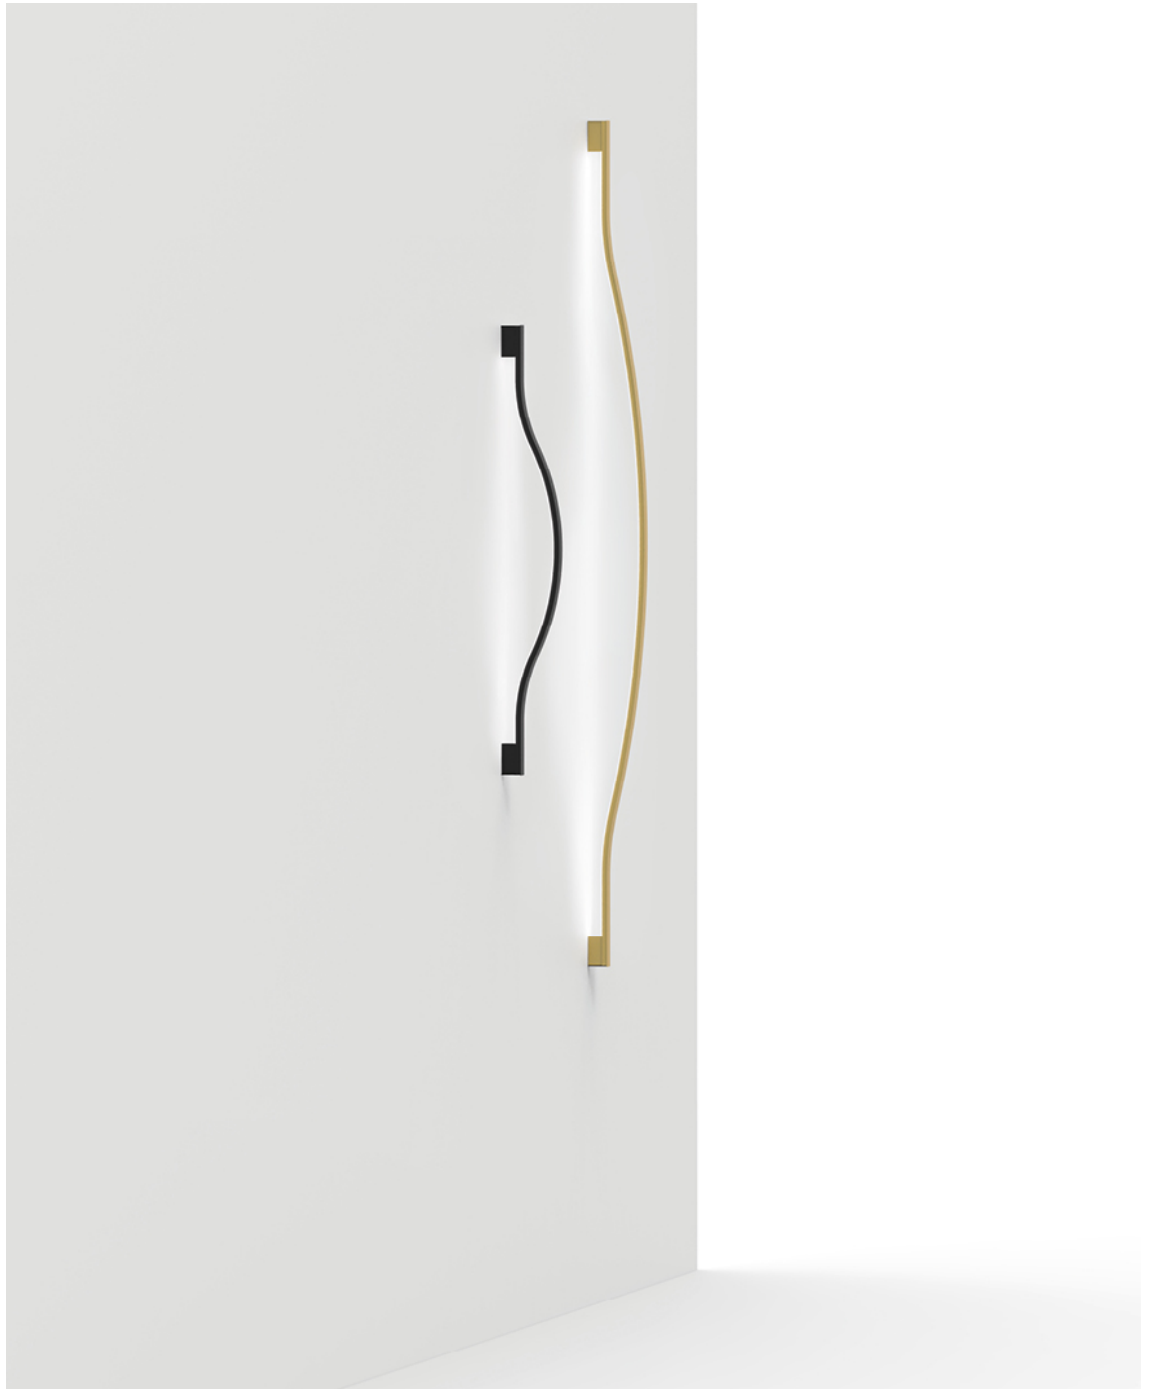

Mallow

Metal structure

Diffused light

(Pendant lamp)

Indirect light (Wall

lamp) Remote driver

(Wall lamp)

IP20

products: Galileo Longue Pendant lamp
design: BMB Progetti 2022

espo
LIGHTING

Pendant lamp - L. 145

Ø 145 x 18 x 2,5 cm
5 Kg

lamp type 1 led module 40W
luminous efficacy 5000 Lm
light colour 3000 K
DIM dali / triac
cri >80

Lead grey

Matt gold

Mallow

Metal structure

Diffused light

(Pendant lamp)

Indirect light (Wall

lamp) Remote driver

(Wall lamp)

IP20

Wall mounting
detail

* on demand

Technical features

products: Galileo Longue Wall lamp
design: BMB Progetti 2022

espo
LIGHTING

Wall lamp - L. 75	9 x 75 x 2,5 cm 1 Kg	lamp type 1 led module 10W luminous efficacy 1230 Lm light colour 3000 K DIM dali / triac cri >80	GLLEAP075G01
Wall lamp - L. 145	10 x 145 x 2,5 cm 2 Kg	lamp type 1 led module 20W luminous efficacy 2500 Lm light colour 3000 K DIM dali / triac cri >80	GLLEAP145G01