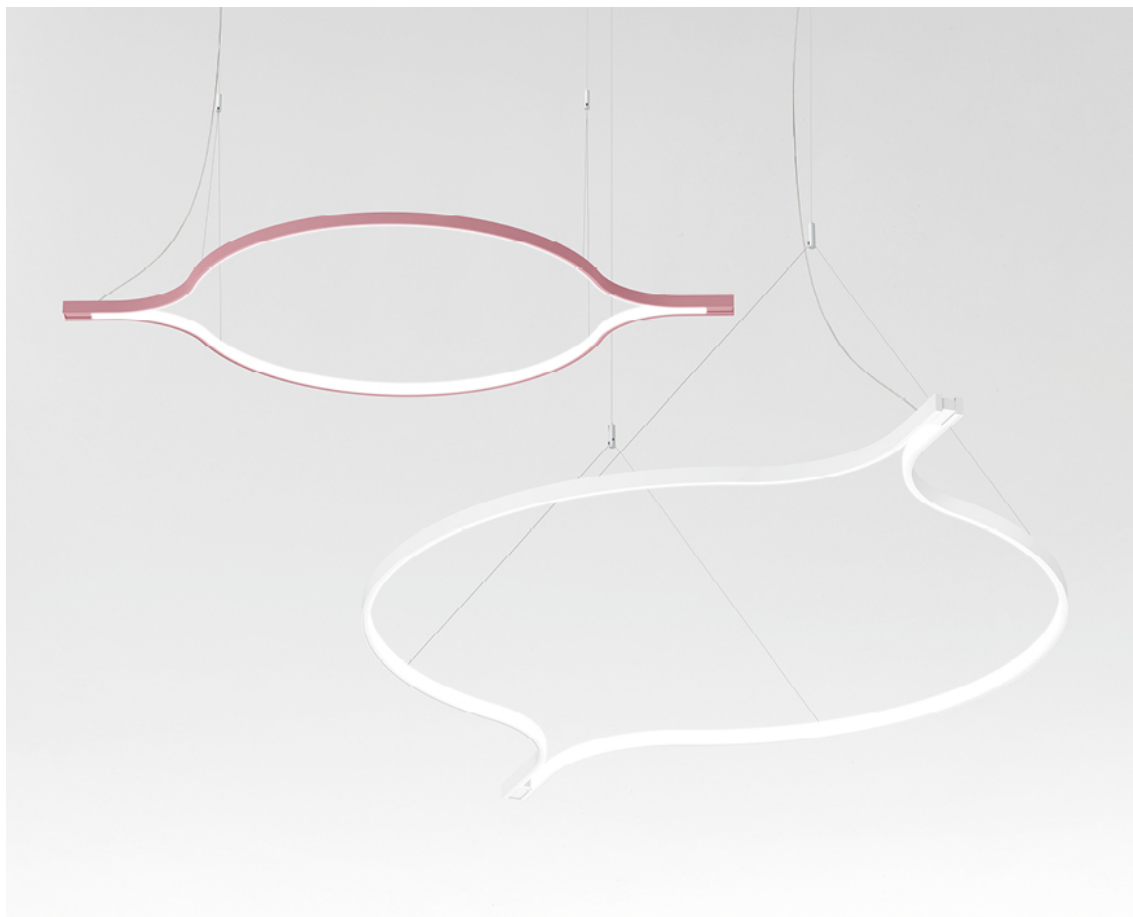

### Finiture

Colour

White

Lead grey

Matt gold

Mallow

Metal structure

Diffused light  
(Pendant lamp and  
Wall lamp) Indirect  
light (Floor lamp)

IP20

White

Matt gold

Lead grey

Mallow

Structure detail

\* on demand

\*\* cable on measure

## Technical features

products: Galileo Pendant lamp  
design: BMB Progetti 2022

<b>Pendant lamp - D. 80</b>	Ø 125 x 80 x 2,5 cm 3 Kg	lamp type 1 led module 44W luminous efficacy 5500 Lm light colour 3000 K DIM dali / triac cri >80	GALESO080G01
<b>Pendant lamp - D. 100</b>	Ø 156 x 100 x 2,5 cm 5 Kg	lamp type 1 led module 56W luminous efficacy 7100 Lm light colour 3000 K DIM dali / triac cri >80	GALESO100G01