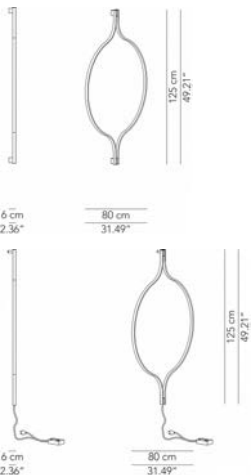

## Technical features

products: Galileo Pendant lamp  
design: BMB Progetti 2022

<b>Pendant lamp - D. 80</b>	Ø 125 x 80 x 2,5 cm 3 Kg	lamp type 1 led module 44W luminous efficacy 5500 Lm light colour 3000 K DIM dali / triac cri >80	GALESO080G01
<b>Pendant lamp - D. 100</b>	Ø 156 x 100 x 2,5 cm 5 Kg	lamp type 1 led module 56W luminous efficacy 7100 Lm light colour 3000 K DIM dali / triac cri >80	GALESO100G01

IP20

Wall mounting plug  
version

Wall mounting  
remote driver  
version

\* on demand

## Technical features

products: Galileo Wall lamp

design: BMB Progetti 2022

<b>Wall lamp - D.80</b>	Ø 125 x 80 x 6 cm 3 Kg	lamp type 1 led module 29W luminous efficacy 3670 Lm light colour 3000 K DIM dali cri >80	GALEAP080G01
	Ø 125 x 80 x 6 cm 3 Kg	lamp type 1 led module 10W luminous efficacy 1230 Lm light colour 3000 K DIM dali / triac cri >80	GALEAP080G03
	Ø 125 x 80 x 6 cm 3 Kg	lamp type 1 led module 44W luminous efficacy 5500 Lm light colour 3000 K DIM dali / triac cri >80	GALEAP080G04