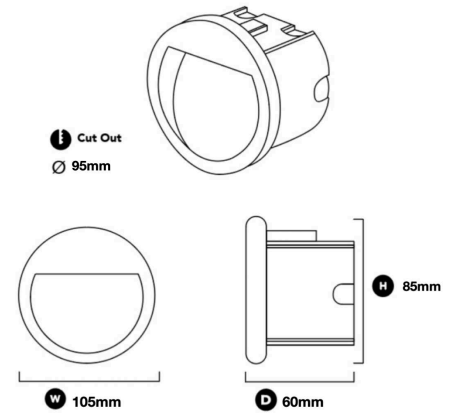

GENERAL SPECIFICATIONS

LED	3W
Lumens	105 lm (3000K) 110 lm (4000K)
Efficacy	35 lm/w (3000K) 36 lm/w (4000K)
Colour	<input type="checkbox"/> 3000K, Warm White <input type="checkbox"/> 4000K, Cool White
Material	Aluminium Glass PVC
Finish	White Anthracite
Beam	90°
CRI	80+
IP	54
Colour Deviation	SDCM ≤3
Lifetime	>55,000hrs L80 B10
Warranty	3 Years (not recommended for coastal areas)

PROJECT DETAILS

PROJECT:

TYPE:

NOTES:

DIMENSIONS (mm)

Cut Out
 Ø 95mm

W 105mm

D 60mm