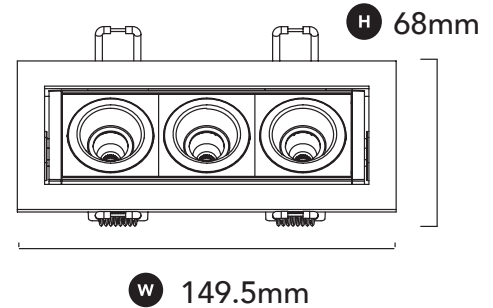

The DASH linear downlight series delivers both flexibility and performance in any space. This recessed design is available in three sizes & two finishes

FEATURES

- + Available in 3 sizes
- + Tiltable up to 30°
- + IC-4 rated
- + High CRI
- + Compatible with remote Casambi CBU-TED Bluetooth Controllable Dimmer (71-CASCBU)

GENERAL SPECIFICATIONS

LED	6W
Lumens	375 lm (3000K) 400 lm (4000K)
Efficacy	54 lm/w (3000K) 57 lm/w (4000K)
Colour Temperature	<input type="checkbox"/> 3000K, Warm White <input type="checkbox"/> 4000K, Cool White
Material	Powder Coated Aluminium
Finish	White Black
Beam	45°
CRI	90+
IP	20
Colour Deviation	SDCM ≤3
UGR	<5
Lifetime	>54,000hrs L80 B10
Warranty	5 Years

PROJECT DETAILS

PROJECT:

TYPE:

NOTES:

DIMENSIONS (mm)

i Cut Out
60*140mm

DRIVER SPECIFICATIONS

L 104 x W 43 x H 24 mm