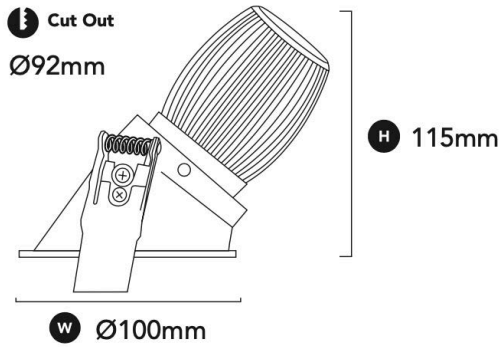

EDGE WALL WASHER

Perfectly balanced - our latest Edge downlight features an angled aluminium body to achieve an asymmetrical beam, ideal for wall washing.

FEATURES

- + Adjustable head up to 25°
- + Precision reflector with clear lens - for better light distribution
- + Specially designed heat sink - for class leading heat dissipation
- + Deep set lamp position - for visual comfort and glare control
- + Compatible with remote Casambi CBU-TED Bluetooth Controllable Dimmer (71-CASCBU) & with Casambi BasicDim Driver 13W (71-CAS350)

GENERAL SPECIFICATIONS

LED	13W *operating wattage 14.8
Lumens	1150 lm (3000K) 1210 lm (4000K)
Efficacy	76 lm/w (3000K) 77 lm/w (4000K)
Colour Temperature	<input type="checkbox"/> 3000K, Warm White <input type="checkbox"/> 4000K, Cool White
Material	Powder Coat Aluminium
Finish	White Black
Beam	15° 24° 36° 60°
CRI	92+
IP	44
Colour Deviation	SDCM ≤2
Lifetime	>55,000hrs L80 B10
Warranty	7 Years

Please Note: When using C-Bus, use universal or trailing edge dimming modules

PROJECT DETAILS

PROJECT: _____

TYPE: _____

NOTES: _____

DIMENSIONS (mm)

DRIVER SPECIFICATIONS

L 104 x W 43 x H 24mm