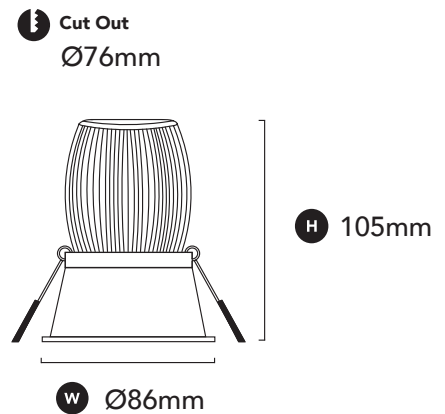

GENERAL SPECIFICATIONS

LED	11W *operating wattage 12W
Lumens	975 lm (3000K) 995 (4000K)
Efficacy	75 lm/w (3000K) 81 lm/w (4000K)
Colour Temperature	<input type="checkbox"/> 3000K, Warm White <input type="checkbox"/> 4000K, Cool White
Material	Powder Coated Aluminium
Finish	White Black
Beam	15° 24° 36° 60°
CRI	92+
IP	44
Colour Deviation	SDCM ≤2
UGR	<19
Lifetime	>55,000hrs L80 B10
Warranty	7 Years

Please Note: When using C-Bus, use universal or trailing edge dimming modules

PROJECT DETAILS

PROJECT: _____

TYPE: _____

NOTES: _____

DIMENSIONS (mm)

DRIVER SPECIFICATIONS

L 98 x W 40 x H 22 mm