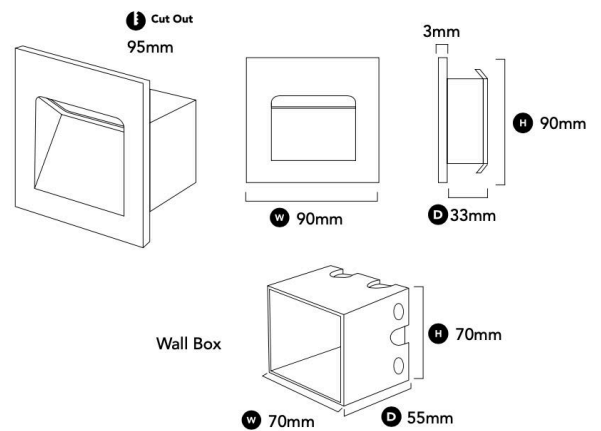

PROJECT:

TYPE:

NOTES:

The Faze Pilot is a modernised wall light that produces subtle illumination; perfect for stairs and hallways.

FEATURES

- + Curved inner edge and slim profile, for stylish interior step lighting
- + Available in two finishes
- + High CRI, ideal for enhancing architectural features in the home
- + Compatible with remote Casambi CBU-TED Bluetooth Controllable Dimmer (71-CASCBU)

GENERAL SPECIFICATIONS

LED	3W 24V DC
Lumens	100 lm (3000K) 155 lm (4000K)
Efficacy	35 lm/w (3000K) 37 lm/w (4000K)
Colour Temperature	<input type="checkbox"/> 3000K, Warm White <input type="checkbox"/> 4000K, Cool White
Material	Powder Coated Aluminium
Finish	White Black Grey
Beam	90°
CRI	90+
IP	20
Colour Deviation	SDCM ≤3
Lifetime	>55,000hrs L80 B10
Warranty	3 Years

DIMENSIONS (mm)

DRIVER SPECIFICATIONS

Power	240V DC
Dimming	Non Dimming
Power Factor	> 0.90

PRODUCT CODES

White, 3000K	118-PI3W903
White, 4000K	118-PI3W904
Black, 3000K	118-PI3B903
Black, 4000K	118-PI3B904
Grey, 3000K	118-PI3G903
Grey, 4000K	118-PI3G904