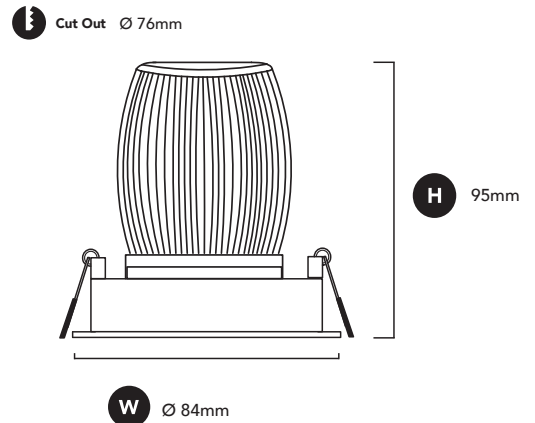

GENERAL SPECIFICATIONS

LED	11W *operating wattage 12W
Lumens	880 lm (3000K) 960 lm (4000K)
Efficacy	65 lm/w (3000K) 72 lm/w (4000K)
Colour Temperature	<input type="checkbox"/> 3000K, Warm White <input type="checkbox"/> 4000K, Cool White
Material	Powder Coated Aluminium
Finish	White Black
Beam	15° 24° 36° 60°
CRI	97+
IP	44
Colour Deviation	SDCM ≤2
UGR	<19
Lifetime	>55,000hrs L80 B10
Warranty	7 Years

Please Note: When using C-Bus, use universal or trailing edge dimming modules

PROJECT DETAILS

PROJECT:

TYPE:

NOTES:

DIMENSIONS (mm)

DRIVER SPECIFICATIONS

L 98 x W 38 x H 24 mm