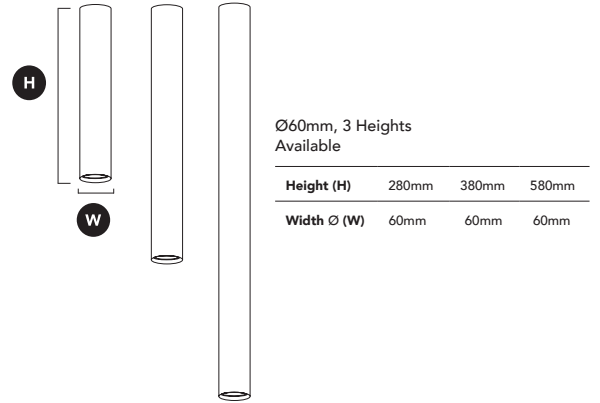

DIMENSIONS (mm)

GENERAL SPECIFICATIONS

LED	12W
Lumens	1080 lm (3000K & 4000K)
Efficacy	84 lm/w (3000K & 4000K)
Colour Temp	<input type="checkbox"/> 3000K, Warm White <input type="checkbox"/> 4000K, Cool White
Material	Powder Coated Aluminium
Finish	White Black
Beam	15° 24° 36° 45° 60°
CRI	92+
IP	20
Colour Deviation	SDCM ≤2
UGR	<15
Lifetime	>55,000hrs L80 B10
Warranty	5 Years