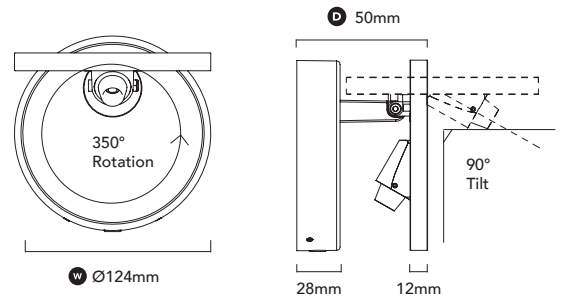

SLIDE

PROJECT DETAILS

PROJECT:

TYPE:

NOTES:

Minimal, functional and versatile; the SLIDE is dual purpose, designed for both decorative and functional applications.

FEATURES

- + Interchangeable lighting modes
- + Touch sensitive dimming
- + Adjustable 90° | Rotatable 350°
- + High quality aluminium housing

DIMENSIONS (mm)

GENERAL SPECIFICATIONS

LED	Ambient Light - 6W Reading Light - 2.6W
Lumens	Ambient - 540 lm Reading - 106 lm
Efficacy	104 lm/w
Colour Temperature	 3000K, Warm White
Material	Aluminium & PMMA
Finish	Black White Silver
CRI	90+
IP	40
Lifetime	>50,000hrs L80 B10
Warranty	3 Years