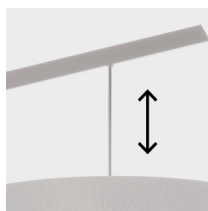

Colori

White

Black

Tessuti diffusore

Cotton

Lycra

Washable

Fabric lampshade,
metal structure

IP20

Adjustable cable

Accessory for wall
fixing

* on demand

Technical features

products: Angelica Wall lamp

design: Paolo Grasselli/ Modoluce R&D 2011

Wall lamp - L 120	∅ 45 x 120 x 80 cm 2,5 Kg	lamp type 1xE27 max watt 70 W HES	ANGEAP135C01
Wall lamp - L 170	∅ 45 x 170 x 90 cm 3 Kg	lamp type 1xE27 max watt 70 W HES	ANGEAP180C01
Wall lamp - L 200	∅ 45 x 200 x 96 cm 3,5 Kg	lamp type 1xE27 max watt 70 W HES	ANGEAP200C01

Cotton

Lycra

Washable

Fabric lampshade,
metal structure

IP20

Adjustable cable

* on demand

Technical features