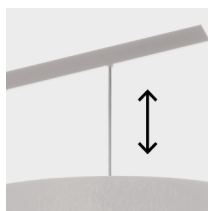

Cotton

Lycra

Washable

Fabric lampshade,
metal structure

IP20

Adjustable cable

* on demand

Technical features