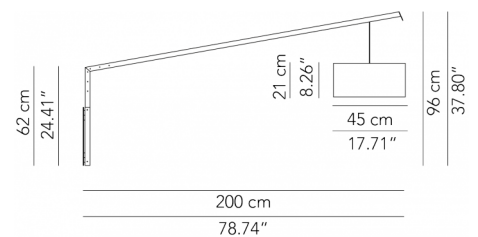

IP20

Adjustable cable

Accessory for wall
fixing

* on demand

Technical features

products: Angelica Wall lamp

design: Paolo Grasselli/ Modoluce R&D 2011

Wall lamp - L 120	∅ 45 x 120 x 80 cm 2,5 Kg	lamp type 1xE27 max watt 70 W HES	ANGEAP135C01
Wall lamp - L 170	∅ 45 x 170 x 90 cm 3 Kg	lamp type 1xE27 max watt 70 W HES	ANGEAP180C01
Wall lamp - L 200	∅ 45 x 200 x 96 cm 3,5 Kg	lamp type 1xE27 max watt 70 W HES	ANGEAP200C01

products: Angelica Floor lamp

design: Paolo Grasselli/ Modoluce R&D 2011

Floor lamp

ø 60 x 175/210 x
200/230

lamp type 1xE27
max watt 70 W HES

ANGEPT230C01