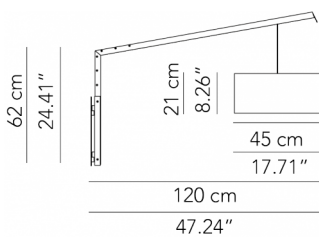

IP20

Adjustable cable

Accessory for wall
fixing

* on demand

Technical features

products: Angelica Wall lamp

design: Paolo Grasselli/ Modoluce R&D 2011

Wall lamp - L 120	∅ 45 x 120 x 80 cm 2,5 Kg	lamp type 1xE27 max watt 70 W HES	ANGEAP135C01
Wall lamp - L 170	∅ 45 x 170 x 90 cm 3 Kg	lamp type 1xE27 max watt 70 W HES	ANGEAP180C01
Wall lamp - L 200	∅ 45 x 200 x 96 cm 3,5 Kg	lamp type 1xE27 max watt 70 W HES	ANGEAP200C01

products: Angelica Floor lamp

design: Paolo Grasselli/ Modoluce R&D 2011

Floor lamp

ø 60 x 175/210 x
200/230

lamp type 1xE27
max watt 70 W HES

ANGEPT230C01