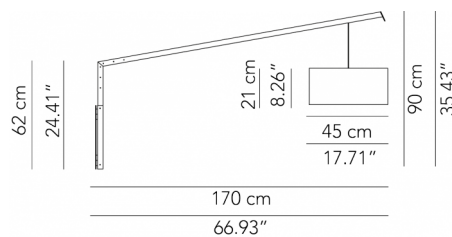

IP20

Adjustable cable

Accessory for wall
fixing

* on demand

Technical features

products: Angelica Wall lamp

design: Paolo Grasselli/ Modoluce R&D 2011

Wall lamp - L 120	∅ 45 x 120 x 80 cm 2,5 Kg	lamp type 1xE27 max watt 70 W HES	ANGEAP135C01
Wall lamp - L 170	∅ 45 x 170 x 90 cm 3 Kg	lamp type 1xE27 max watt 70 W HES	ANGEAP180C01
Wall lamp - L 200	∅ 45 x 200 x 96 cm 3,5 Kg	lamp type 1xE27 max watt 70 W HES	ANGEAP200C01

products: Angelica Floor lamp

design: Paolo Grasselli/ Modoluce R&D 2011

Floor lamp

ø 60 x 175/210 x
200/230

lamp type 1xE27
max watt 70 W HES

ANGEPT230C01