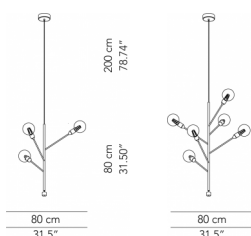

Technical features

products: Baobab Pendant lamp with 3 arms
Paolo Grasselli 2017

Pendant lamp with 3 arms	ø 80 x 80 cm 2 Kg	lamp type 3xE27 max watt 42 W HES	BAOESO003G01
Pendant lamp with 6 arms	ø 80 x 115 cm 3,5 Kg	lamp type 6xE27 max watt 42 W HES	BAOESO006G01

Matt copper

Matt gold

Metal structure,
counterweight in
natural brass

IP20

* on demand

Technical features

products: Baobab Floor lamp with 3 arms
Paolo Grasselli 2017

Floor lamp with 3 arms	ø 80 x 195 cm	lamp type 3xE27 max watt 42 W HES	BAOEPT195G01
Floor lamp with 6 arms	ø 80 x 200 cm	lamp type 6xE27 max watt 42 W HES	BAOEPT200G01