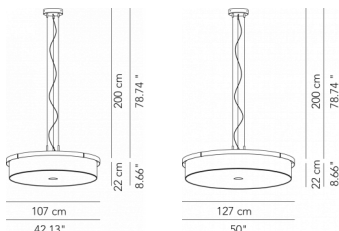

* on demand

** cable on measure

Technical features

products: Charlie Pendant lamp
design: Arturo Bellese 2019

Pendant lamp - ø 107	ø 107 x 22 cm 25 Kg	lamp type 4xE27 max watt 70 W HES	CARESP100C01
Pendant lamp - ø 107	ø 107 x 22 cm 25 Kg	lamp type 1 led module 29,3 W luminous efficacy 3900 Lm light colour 2700 K DIM dali / triac cri >80	CARESP100C02
	ø 107 x 22 cm 25 Kg	lamp type 1 led module 35 W luminous efficacy 5600 Lm light colour 2700 K DIM dali cri >80	CARESP100C05
Pendant lamp - ø 127	ø 127 x 22 cm 35 Kg	lamp type 4xE27 max watt 70 W HES	CARESP130C01
Pendant lamp - ø 127	ø 127 x 22 cm 35 Kg	lamp type 1 led module 29,3 W luminous efficacy 3900 Lm light colour 2700 K DIM dali / triac cri >80	CARESP130C02
	ø 127 x 22 cm 35 Kg	lamp type 1 led module 35 W luminous efficacy 5600 Lm light colour 2700 K DIM dali cri >80	CARESP130C05
	ø 127 x 22 cm 35 Kg	lamp type 1 led module 88,2 W luminous efficacy 11780 Lm light colour 2700 K DIM dali cri >80	CARESP130C07

Velvet

Fabric lampshade,
metal structure

IP20

* on demand

Technical features

products: Charlie Ceiling lamp
 design: Arturo Bellese 2019

Ceiling lamp - ø 107	ø 107 x 25 cm 25 Kg	lamp type 4xE27 max watt 70 W HES	CAREPL100C01
Ceiling lamp - ø 107	ø 107 x 25 cm 25 Kg	lamp type 1 led module 29,3 W luminous efficacy 3900 Lm light colour 2700 K DIM dali / triac cri >80	CAREPL100C02
	ø 107 x 25 cm 25 Kg	lamp type 1 led module 35 W luminous efficacy 5600 Lm light colour 2700 K DIM dali cri >80	CAREPL100C05
Ceiling lamp - ø 127	ø 127 x 25 cm 35 Kg	lamp type 4xE27 max watt 70 W HES	CAREPL130C01
Ceiling lamp - ø 127	ø 127 x 25 cm 35 Kg	lamp type 1 led module 29,3 W luminous efficacy 3900 Lm light colour 2700 K DIM dali / triac cri >80	CAREPL130C02
	ø 127 x 25 cm 35 Kg	lamp type 1 led module 35 W luminous efficacy 5600 Lm light colour 2700 K DIM dali cri >80	CAREPL130C05
	ø 127 x 25 cm 35 Kg	lamp type 1 led module 88,2 W luminous efficacy 11780 Lm light colour 2700 K DIM dali cri >80	CAREPL130C07