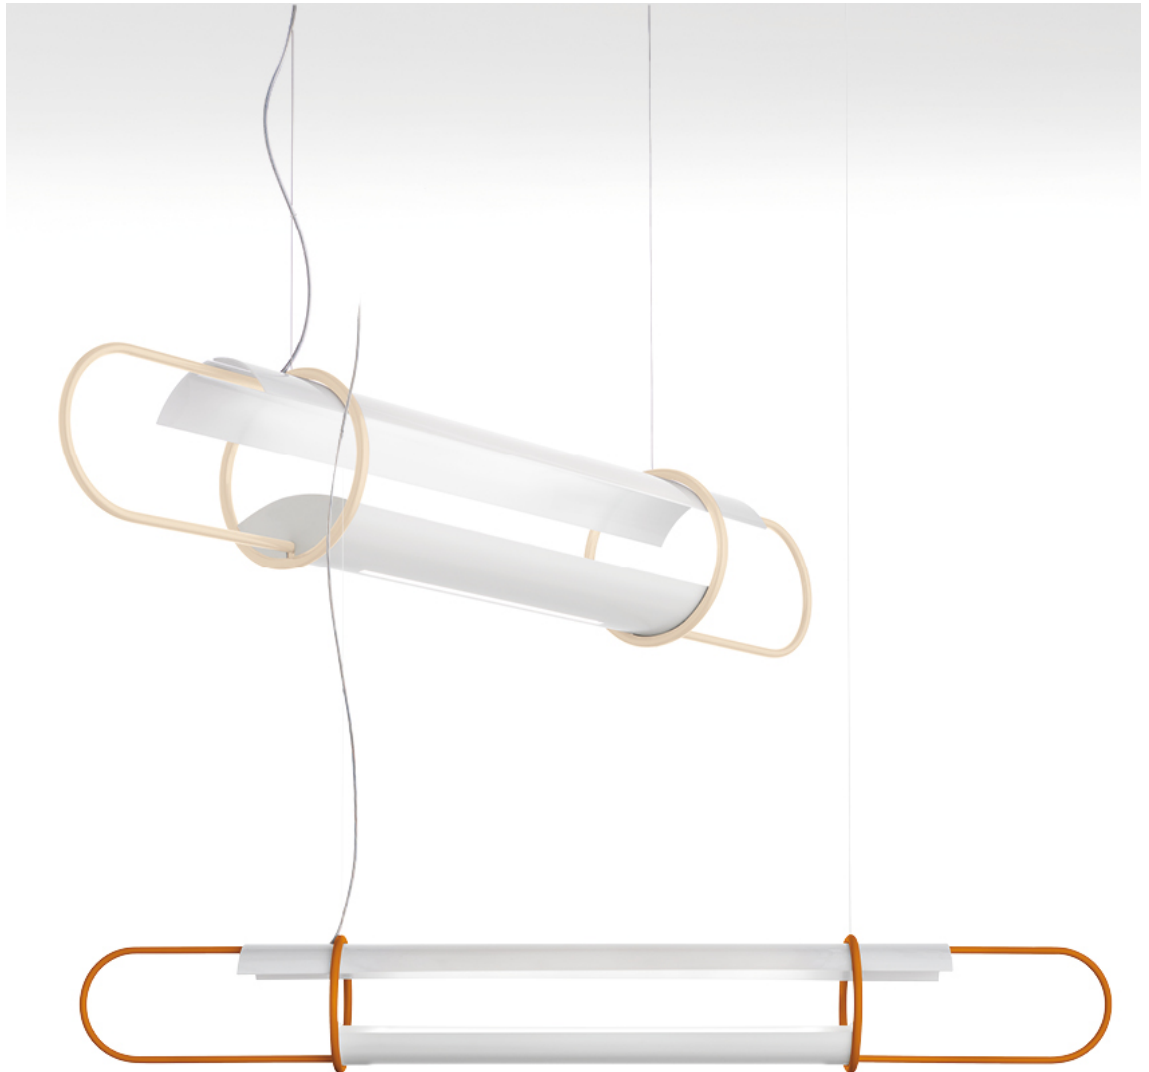

## Finiture

Colori

Sand

Caramel

Lead grey

Matt gold

Metal structure,  
upper diffuser in PC

Uplight and  
downlight

IP20

Ceiling rose detail

\* on demand

\*\* cable on measure

## Technical features

products: Clip Pendant lamp 130

design: Baldessari e Baldessari 2018

<b>Pendant lamp 130 - L 130</b>	ø 23 x 130 cm 5 Kg	lamp type 1 linear modules 48 W luminous efficacy 7680 Lm light colour 3000 K DIM dali cri >80	CLIESO130G01
<b>Pendant lamp 170 - L 170</b>	ø 23 x 170 cm 8 Kg	lamp type 1 linear modules 60 W luminous efficacy 9600 Lm light colour 3000 K DIM dali cri >80	CLIESO170G01