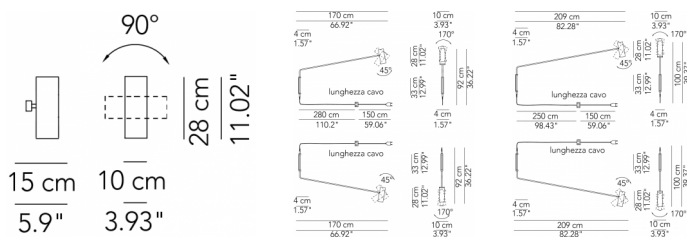

Accessory for wall fixing

90° adjustable wall lamp

* on demand

Technical features

products: Dejavù Wall lamp

design: Barazzuol + Malisan 2015

Wall lamp H.28	Ø 28 x 28 x 15 cm 3 Kg	lamp type 2xE27 max watt 42 W HES	DEJEAP028G01
Wall lamp L.170 x H.92	Ø 170 x 10 x 92 cm 5 Kg	lamp type 2xE27 max watt 42 W HES	DEJEAP170G01
Wall lamp L.209 x H.100	Ø 209x10 x100 cm 6 Kg	lamp type 2xE27 max watt 42 W HES	DEJEAP209G01

Uplight and
downlight

IP20

* on demand

Technical features

products: Dejavù Ceiling lamp

design: Barazzuol + Malisan 2015

Ceiling lamp L.95 x H.70	Ø 95 x 10 x 70 cm 4 Kg	lamp type 2xE27 max watt 42 W HES	DEJEPL095G01
Ceiling lamp L.165 x H.70	Ø 165 x 10 x 70 cm 5 Kg	lamp type 2xE27 max watt 42 W HES	DEJEPL165G01

Uplight and
downlight

IP20

* on demand

Technical features

products: Dejavù Floor lamp

design: Barazzuol + Malisan 2015

Floor lamp H.192

Ø 25 x 60 x 192 cm lamp type 2xE27
max watt 42 W HES