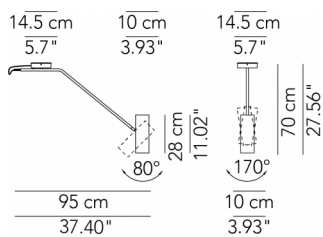

Accessory for wall fixing

90° adjustable wall lamp

* on demand

Technical features

products: Dejavù Wall lamp

design: Barazzuol + Malisan 2015

Wall lamp H.28	Ø 28 x 28 x 15 cm 3 Kg	lamp type 2xE27 max watt 42 W HES	DEJEAP028G01
Wall lamp L.170 x H.92	Ø 170 x 10 x 92 cm 5 Kg	lamp type 2xE27 max watt 42 W HES	DEJEAP170G01
Wall lamp L.209 x H.100	Ø 209x10 x100 cm 6 Kg	lamp type 2xE27 max watt 42 W HES	DEJEAP209G01

Uplight and
downlight

IP20

* on demand

Technical features

products: Dejavù Ceiling lamp

design: Barazzuol + Malisan 2015

Ceiling lamp L.95 x H.70	Ø 95 x 10 x 70 cm 4 Kg	lamp type 2xE27 max watt 42 W HES	DEJEPL095G01
Ceiling lamp L.165 x H.70	Ø 165 x 10 x 70 cm 5 Kg	lamp type 2xE27 max watt 42 W HES	DEJEPL165G01

Uplight and
downlight

IP20

* on demand

Technical features

products: Dejavù Floor lamp

design: Barazzuol + Malisan 2015

Floor lamp H.192

Ø 25 x 60 x 192 cm lamp type 2xE27
max watt 42 W HES