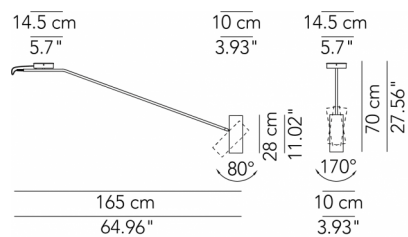

Accessory for wall fixing

90° adjustable wall lamp

* on demand

Technical features

products: Dejavù Wall lamp

design: Barazzuol + Malisan 2015

Wall lamp H.28	Ø 28 x 28 x 15 cm 3 Kg	lamp type 2xE27 max watt 42 W HES	DEJEAP028G01
Wall lamp L.170 x H.92	Ø 170 x 10 x 92 cm 5 Kg	lamp type 2xE27 max watt 42 W HES	DEJEAP170G01
Wall lamp L.209 x H.100	Ø 209x10 x100 cm 6 Kg	lamp type 2xE27 max watt 42 W HES	DEJEAP209G01

Uplight and
downlight

IP20

* on demand

Technical features

products: Dejavù Ceiling lamp

design: Barazzuol + Malisan 2015

Ceiling lamp L.95 x H.70	Ø 95 x 10 x 70 cm 4 Kg	lamp type 2xE27 max watt 42 W HES	DEJEPL095G01
Ceiling lamp L.165 x H.70	Ø 165 x 10 x 70 cm 5 Kg	lamp type 2xE27 max watt 42 W HES	DEJEPL165G01