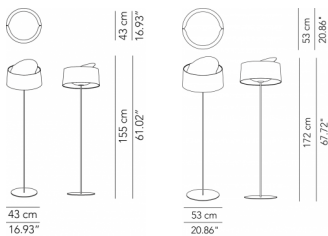

* on demand

Technical features

products: Disk Table lamp
design: Roberto Paoli 2014

Table lamp

ø 43 x 65 cm

lamp type 1xE27
max watt 70 W HES

DSKETA065C01

43 cm
16.93"

65 cm
25.59"

43 cm
16.93"

General technical features

products: Disk

design: Roberto Paoli 2014

Finiture

Colori

White

products: Disk Reading lamp

design: Roberto Paoli 2014

Reading lamp	ø 43 x 155 cm	lamp type 1xE27 max watt 70 W HES	DSKEPT155C01
Floor lamp	ø 53 x 172 cm	lamp type 2xE27 max watt 70 W HES	DSKEPT175C01

General technical features

ø 43 x 20 cm
3 Kg

lamp type 2xE27
max watt 28 W

DSKEPL043C01

20 cm
7.87"

43 cm
16.93"