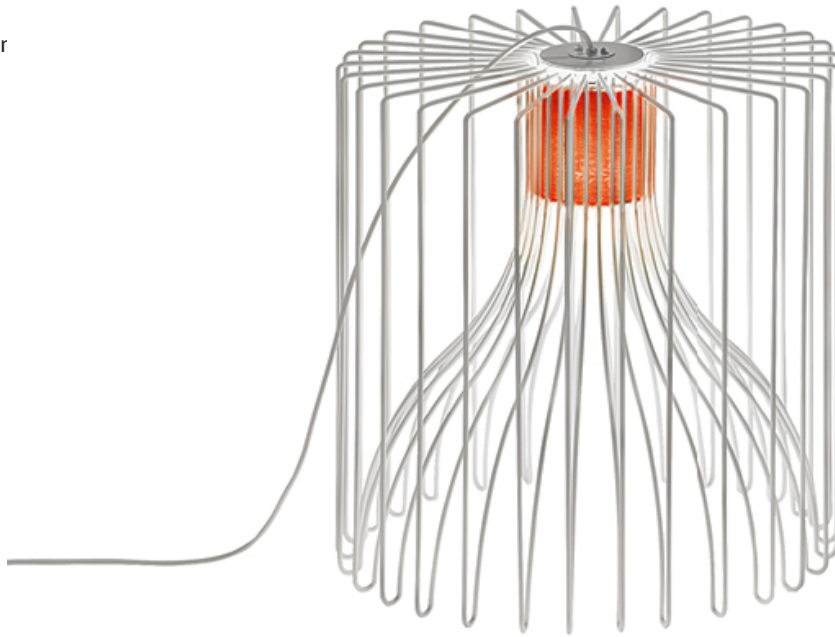

General technical features

products: Icaro Outdoor

design: Brian Rasmussen 2011

Finiture

Colori

White

Black

Outdoor natural iron

Metal structure

Metal parts
protected with
resistant polyester
coating

44/65