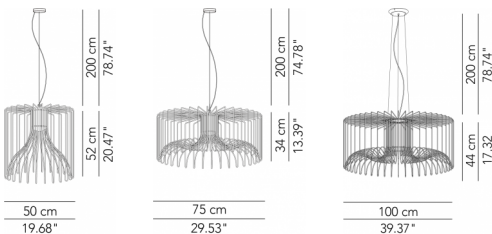

Metal parts  
protected with  
resistant polyester  
coating

IP65

White finish detail

Black finish detail

Outdoor natural  
iron finish detail

Ceiling rose detail

Ceiling rose detail

\* cable on measure

## Technical features

products: Icaro Outdoor Pendant lamp

design: Brian Rasmussen 2011

<b>Pendant lamp - ø 50 x h 52</b>	ø 50 x 52 6 Kg	lamp type 1xE27 max watt 42 W HES	ICOESO050G01
<b>Pendant lamp - ø 75 x h 34</b>	ø 75 x 34 10 Kg	lamp type 1xE27 max watt 42 W HES	ICOESO075G01
<b>Pendant lamp - ø 100 x h 44</b>	ø 100 x 44 20 Kg	lamp type 1xE27 max watt 70 W HES	ICOESO100G01

## Technical features

products: Icaro Outdoor Floor lamp  
design: Brian Rasmussen 2011

<b>Floor lamp ø 50 x h 52</b>	ø 50 x 53	lamp type 1xE27 max watt 42 W HES	ICOETA050G01
<b>Floor lamp ø 75 x h 32</b>	ø 75 x 35	lamp type 1xE27 max watt 42 W HES	ICOETA075G01
<b>Floor lamp ø 100 x h 44</b>	ø 100 x 47	lamp type 1xE27 max watt 70 W HES	ICOETA100G01