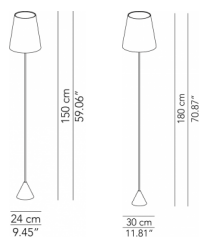

* on demand

Technical features

products: Lucilla Small table lamp
design: Paolo Grasselli 2009

Small table lamp	ø 17 x 45 cm	lamp type 1xE14 max watt 42 W HES	LUCETP042C01
Console lamp	ø 17 x 55 cm	lamp type 1xE14 max watt 42 W HES	LUCECN056C01
Office lamp - without switch	ø 17 x 50 cm	lamp type 1xE14 max watt 42 W HES	LUCEOF052C01
Office lamp - with switch	ø 17 x 50 cm	lamp type 1xE14 max watt 42 W HES	LUCEOF052C06

Technical features

products: Lucilla Table lamp
design: Paolo Grasselli 2009

Table lamp

ø 24 x 68 cm

lamp type 1xE27
max watt 52 W

LUCETA068C01

24 cm
9.45"

General technical features

design: Paolo Grasselli 2009

Floor lamp	ø 24 x 150 cm	lamp type 1xE27 max watt 52 W	LUCEPT150C01
Floor lamp	ø 30 x 180 cm	lamp type 1xE27 max watt 70 W HES	LUCEPT180C01

General technical features

products: Lucilla

products: Lucilla Wall lamp

design: Paolo Grasselli 2009

Wall lamp - without switch	∅ 17 x 24 x 26 cm 0,4 Kg	lamp type 1xE14 max watt 42 W HES	LUCEAP017C01
Wall lamp - with switch	∅ 17 x 24 x 26 cm 0,4 Kg	lamp type 1xE14 max watt 42 W HES	LUCEAP017C06