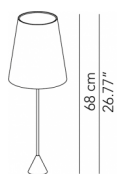

* on demand

Technical features

products: Lucilla Small table lamp
design: Paolo Grasselli 2009

Small table lamp	ø 17 x 45 cm	lamp type 1xE14 max watt 42 W HES	LUCETP042C01
Console lamp	ø 17 x 55 cm	lamp type 1xE14 max watt 42 W HES	LUCECN056C01
Office lamp - without switch	ø 17 x 50 cm	lamp type 1xE14 max watt 42 W HES	LUCEOF052C01
Office lamp - with switch	ø 17 x 50 cm	lamp type 1xE14 max watt 42 W HES	LUCEOF052C06

Technical features

products: Lucilla Table lamp
design: Paolo Grasselli 2009

Table lamp

ø 24 x 68 cm

lamp type 1xE27
max watt 52 W

LUCETA068C01

24 cm
9.45"

General technical features

design: Paolo Grasselli 2009

Floor lamp	ø 24 x 150 cm	lamp type 1xE27 max watt 52 W	LUCEPT150C01
Floor lamp	ø 30 x 180 cm	lamp type 1xE27 max watt 70 W HES	LUCEPT180C01

General technical features

products: Lucilla

products: Lucilla Wall lamp

design: Paolo Grasselli 2009

Wall lamp - without switch	∅ 17 x 24 x 26 cm 0,4 Kg	lamp type 1xE14 max watt 42 W HES	LUCEAP017C01
Wall lamp - with switch	∅ 17 x 24 x 26 cm 0,4 Kg	lamp type 1xE14 max watt 42 W HES	LUCEAP017C06