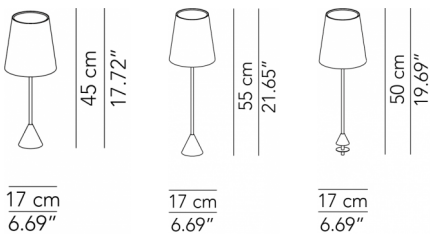

* on demand

Technical features

products: Lucilla Small table lamp
design: Paolo Grasselli 2009

Small table lamp	ø 17 x 45 cm	lamp type 1xE14 max watt 42 W HES	LUCETP042C01
Console lamp	ø 17 x 55 cm	lamp type 1xE14 max watt 42 W HES	LUCECN056C01
Office lamp - without switch	ø 17 x 50 cm	lamp type 1xE14 max watt 42 W HES	LUCEOF052C01
Office lamp - with switch	ø 17 x 50 cm	lamp type 1xE14 max watt 42 W HES	LUCEOF052C06

Technical features

products: Lucilla Table lamp
design: Paolo Grasselli 2009

Table lamp

ø 24 x 68 cm

lamp type 1xE27
max watt 52 W

LUCETA068C01

24 cm
9.45"

General technical features

design: Paolo Grasselli 2009

Floor lamp	ø 24 x 150 cm	lamp type 1xE27 max watt 52 W	LUCEPT150C01
Floor lamp	ø 30 x 180 cm	lamp type 1xE27 max watt 70 W HES	LUCEPT180C01

General technical features

products: Lucilla

products: Lucilla Wall lamp

design: Paolo Grasselli 2009

Wall lamp - without switch	∅ 17 x 24 x 26 cm 0,4 Kg	lamp type 1xE14 max watt 42 W HES	LUCEAP017C01
Wall lamp - with switch	∅ 17 x 24 x 26 cm 0,4 Kg	lamp type 1xE14 max watt 42 W HES	LUCEAP017C06