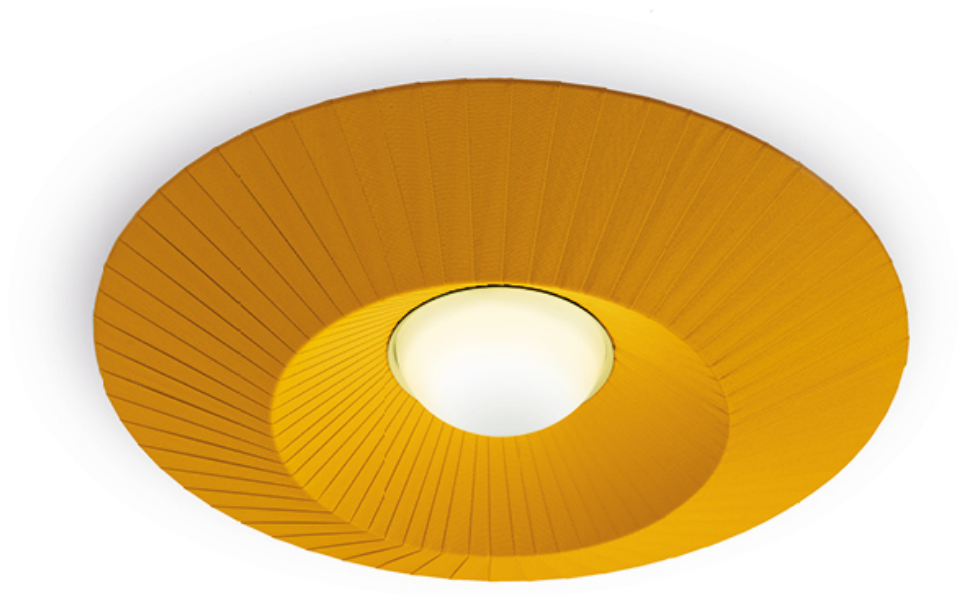

Tessuti diffusore

Pleated fabric

Pleated ribbon

Fabric lampshade,
diffuser in PMMA

IP20

Ceiling rose detail

* on demand

** cable on measure

Technical features

products: Mood Large pendant lamp

design: Annarosa Romano + Bruno Menegon 2014

Large pendant lamp	ø 100 x 13 cm 5 Kg	lamp type 1 led module 29,3 W luminous efficacy 3900 Lm light colour 2700 K DIM dali / triac cri >80	MOOESO100P04
Maxi pendant lamp	ø 120 x 13 cm 6 Kg	lamp type 1 led module 29,3 W luminous efficacy 3900 Lm light colour 2700 K DIM dali / triac cri >80	MOOESO120P04
Mega pendant lamp	ø 150 x 13 cm 10 Kg	lamp type 1 led module 29,3 W luminous efficacy 3900 Lm light colour 2700 K DIM dali / triac cri >80	MOOESO150P04

General technical features

products: Mood

design: Annarosa Romano + Bruno Menegon 2014

Finiture

Tessuti diffusore

Pleated fabric

Pleated ribbon

Fabric lampshade,
diffuser in PMMA

IP20

* on demand

Technical features

products: Mood Large ceiling-wall lamp

design: Annarosa Romano + Bruno Menegon 2014

Large ceiling-wall lamp	ø 100 x 16 cm 5 Kg	lamp type 1 led module 29,3 W luminous efficacy 3900 Lm light colour 2700 K DIM dali / triac cri >80	MOOEAP100P04
--------------------------------	-----------------------	--	--------------