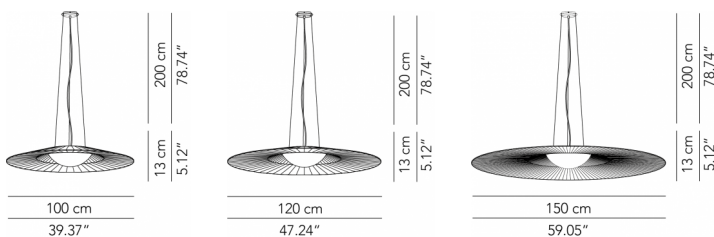

Tessuti diffusore

Pleated fabric

Pleated ribbon

Fabric lampshade,
diffuser in PMMA

IP20

Ceiling rose detail

* on demand

** cable on measure

Technical features

products: Mood Large pendant lamp

design: Annarosa Romano + Bruno Menegon 2014

Large pendant lamp	ø 100 x 13 cm 5 Kg	lamp type 1 led module 29,3 W luminous efficacy 3900 Lm light colour 2700 K DIM dali / triac cri >80	MOOESO100P04
Maxi pendant lamp	ø 120 x 13 cm 6 Kg	lamp type 1 led module 29,3 W luminous efficacy 3900 Lm light colour 2700 K DIM dali / triac cri >80	MOOESO120P04
Mega pendant lamp	ø 150 x 13 cm 10 Kg	lamp type 1 led module 29,3 W luminous efficacy 3900 Lm light colour 2700 K DIM dali / triac cri >80	MOOESO150P04

IP20

* on demand

Technical features

products: Mood Large ceiling-wall lamp

design: Annarosa Romano + Bruno Menegon 2014

Large ceiling-wall lamp	ø 100 x 16 cm 5 Kg	lamp type 1 led module 29,3 W luminous efficacy 3900 Lm light colour 2700 K DIM dali / triac cri >80	MOOEAP100P04
--------------------------------	-----------------------	--	--------------