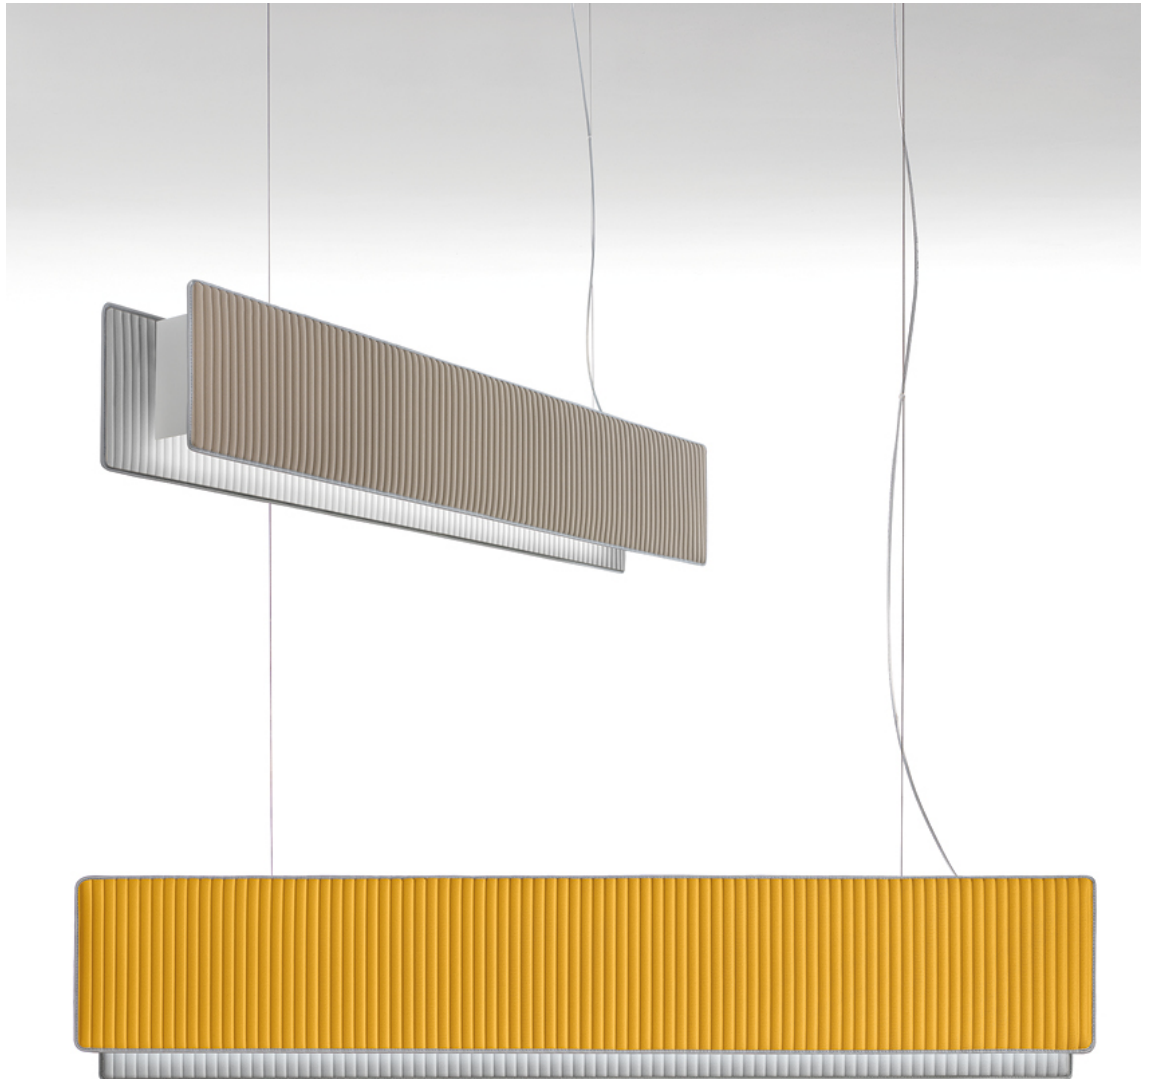

General technical features
products: Righello
design: Arturo Bellese 2018

ESPO LIGHTING
espo.com.au
sales@espo.com.au
MELBOURNE | ADELAIDE

Finiture

Colori

Sand

Yellow

Lead

Tessuti diffusore

Soft Textile

Fabric lampshade,
metal structure

Uplight and
downlight

IP20

Detail

Ceiling rose detail

* on demand

** cable on measure

Technical features

products: Righello Pendant lamp 125

design: Arturo Bellese 2018

Pendant lamp 125 - L 125	ø 125 x 18 x 21 cm 5 Kg	lamp type 1 linear modules luminous efficacy 7680 Lm light colour 3000 K DIM dali cri >80	RIGESO125L01
Pendant lamp 160 - L 160	ø 160 x 18 x 21 cm 8 Kg	lamp type 1 linear modules luminous efficacy 8960 Lm light colour 3000 K DIM dali cri >80	RIGESO160L01

Tessuti diffusore

Soft Textile

Fabric lampshade,
metal structure

Uplight and
downlight

IP20

Detail

* on demand

Technical features