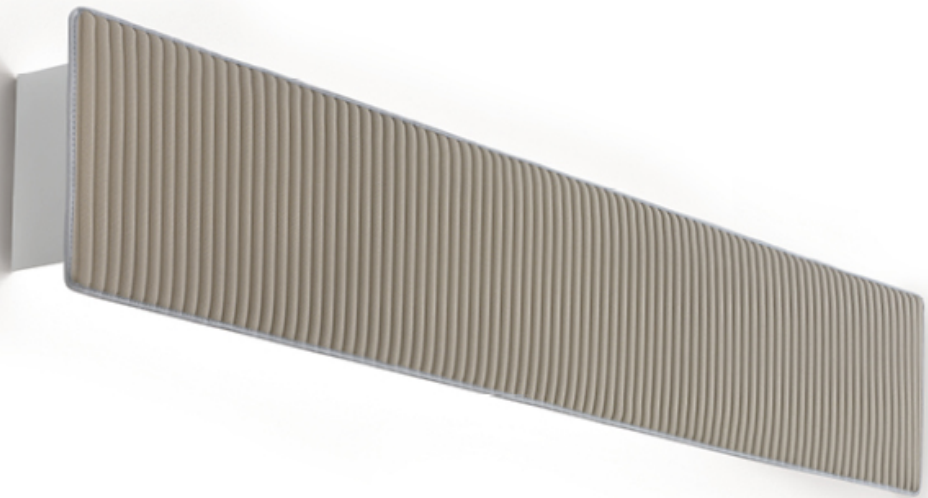

Soft Textile

Fabric lampshade,
metal structure

Uplight and
downlight

IP20

Detail

Ceiling rose detail

* on demand

** cable on measure

Technical features

products: Righello Pendant lamp 125

design: Arturo Bellese 2018

Pendant lamp 125 - L 125	ø 125 x 18 x 21 cm 5 Kg	lamp type 1 linear modules luminous efficacy 7680 Lm light colour 3000 K DIM dali cri >80	RIGESO125L01
Pendant lamp 160 - L 160	ø 160 x 18 x 21 cm 8 Kg	lamp type 1 linear modules luminous efficacy 8960 Lm light colour 3000 K DIM dali cri >80	RIGESO160L01

General technical features

products: Righello

design: Arturo Bellese 2018

Finiture

Colori

Sand

Yellow

Lead

Tessuti diffusore

Soft Textile

Fabric lampshade,
metal structure

Uplight and
downlight

IP20

Detail

* on demand

Technical features