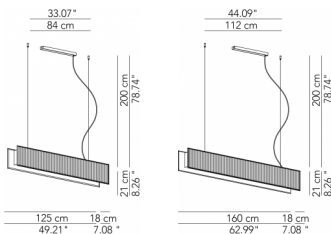

Soft Textile

Fabric lampshade,
metal structure

Uplight and
downlight

IP20

Detail

Ceiling rose detail

* on demand

** cable on measure

Technical features

products: Righello Pendant lamp 125

design: Arturo Bellese 2018

Pendant lamp 125 - L 125	ø 125 x 18 x 21 cm 5 Kg	lamp type 1 linear modules luminous efficacy 7680 Lm light colour 3000 K DIM dali cri >80	RIGESO125L01
Pendant lamp 160 - L 160	ø 160 x 18 x 21 cm 8 Kg	lamp type 1 linear modules luminous efficacy 8960 Lm light colour 3000 K DIM dali cri >80	RIGESO160L01

products: Righello Wall lamp 125
design: Arturo Bellese 2018

Wall lamp 125 - L 125	ø 125 x 13 x 21 cm 4 Kg	lamp type 1 linear modules luminous efficacy 7680 Lm light colour 3000 K DIM dali cri >80	RIGEAP125L01
Wall lamp 160 - L 160	ø 160 x 13 x 21 cm 7 Kg	lamp type 1 linear modules luminous efficacy 8960 Lm light colour 3000 K DIM dali cri >80	RIGEAP160L01