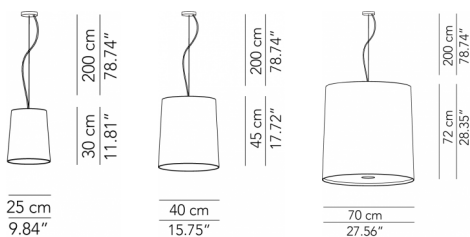

Pleated fabric

Pleated ribbon

Fabric lampshade,  
metal structure

IP20

Ceiling rose detail

\* on demand

\*\* cable on measure

Technical features

products: Romeo Small suspension lampa  
 design: Modo R&D 2003

<b>Small suspension lamp - ø 25</b>	ø 25 x 30 cm 1,3 kg	lamp type 1xE14 max watt 42 W HES	ROMESO025C01
<b>Medium suspension lamp - ø 40</b>	ø 40 x 45 cm 1,9 Kg	lamp type 1xE14 max watt 42 W HES	ROMESO040C01
<b>Maxi suspension lamp - ø 70</b>	ø 70 x 72 cm 5 Kg	lamp type 1xE27 max watt 70 W HES	ROMESO070C01
	ø 70 x 72 cm 5 Kg	lamp type 4xE27 max watt 70 W HES	ROMESP070C02

## Technical features

products: Romeo Small table lamp  
design: Modo R&D 2003

<b>Small table lamp</b>	∅ 16 x 45 cm	lamp type 1xE14 max watt 42 W HES	ROMETP045C01
<b>Table lamp</b>	∅ 35 x 70 cm	lamp type 1xE27 max watt 70 W HES	ROMETA070C01