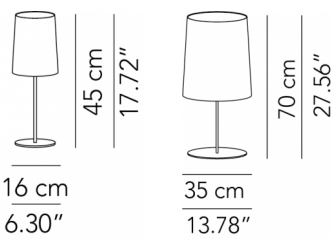

products: Romeo Small suspension lampa  
 design: Modo R&D 2003

<b>Small suspension lamp - ø 25</b>	ø 25 x 30 cm 1,3 kg	lamp type 1xE14 max watt 42 W HES	ROMESO025C01
<b>Medium suspension lamp - ø 40</b>	ø 40 x 45 cm 1,9 Kg	lamp type 1xE14 max watt 42 W HES	ROMESO040C01
<b>Maxi suspension lamp - ø 70</b>	ø 70 x 72 cm 5 Kg	lamp type 1xE27 max watt 70 W HES	ROMESO070C01
	ø 70 x 72 cm 5 Kg	lamp type 4xE27 max watt 70 W HES	ROMESP070C02

## Technical features

products: Romeo Small table lamp  
design: Modo R&D 2003

<b>Small table lamp</b>	∅ 16 x 45 cm	lamp type 1xE14 max watt 42 W HES	ROMETP045C01
<b>Table lamp</b>	∅ 35 x 70 cm	lamp type 1xE27 max watt 70 W HES	ROMETA070C01