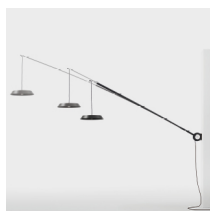

Washable

Metal structure  
fabric, iron or  
aluminium  
lampshade

IP20

LIGHTING  
DATA

PATENT  
PENDING

Rotating 160°

Telescopic  
240>370 cm

Adjustable 3  
heights