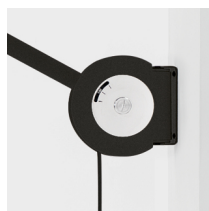

Washable

Metal structure  
fabric, iron or  
aluminium  
lampshade

IP20

LIGHTING  
DATA

PATENT  
PENDING

Rotating 160°

Telescopic  
240>370 cm

Adjustable 3  
heights