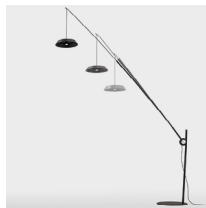

Rotating 160°

Telescopic  
240>370 cm

Adjustable 3  
heights

Hooking detail

Adjustable cable

\* on demand