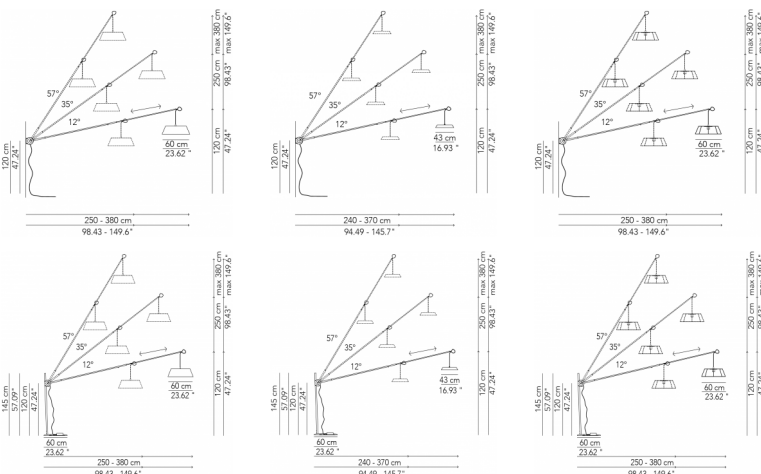

Technical features

products: Sestante Wall lamp

design: Romano/Menegon/Ceneda 2018

Wall lamp - L 220	ø 4 x 240>370 cm 20 Kg	lamp type 1xE27 max watt 70 W HES	SEIEAP220C01
Wall lamp - L 220	ø 4 x 240>370 cm 20 Kg	lamp type 1 led module 18 W luminous efficacy 2330 Lm light colour 3000 K DIM dali / triac cri >90	SEIEAP220G01
Wall lamp - L 220	ø 4 x 240>370 cm 20 Kg	lamp type 1 led module 18 W luminous efficacy 2330 Lm light colour 3000 K DIM dali / triac cri >90	SEIEAP220G41
	ø 4 x 240>370 cm 20 Kg	lamp type 2xGU10 max watt 20 W HES	SEIEAP220G45
	ø 4 x 240>370 cm 20 Kg	lamp type 1 led module 18 W luminous efficacy 2330 Lm light colour 3000 K DIM dali / triac cri >90	SEIEAP220G46