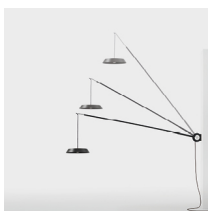

Washable

Metal structure  
fabric, iron or  
aluminium  
lampshade

IP20

LIGHTING  
DATA

PATENT  
PENDING

Rotating 160°

Telescopic  
240>370 cm

Adjustable 3  
heights