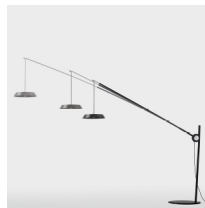

Washable

Metal structure  
fabric, iron or  
aluminium  
lampshade

IP20

LIGHTING  
DATA

PATENT  
PENDING

Rotating 160°

Telescopic  
240>370 cm

Adjustable 3  
heights

Bluette

Tessuti diffusore

Cotton

Washable

Metal structure  
fabric, iron or  
aluminium  
lampshade

IP20

LIGHTING  
DATA

PATENT  
PENDING

Rotating 160°

Telescopic  
240>370 cm

Adjustable 3  
heights

Hooking detail

Adjustable cable

\* on demand