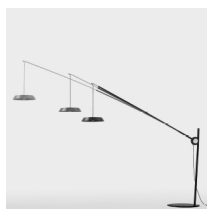

General technical features
 products: Sestante Outdoor
 design: Romano/Menegon/Ceneda 2018

ESPO LIGHTING
 espo.com.au
 sales@espo.com.au
 MELBOURNE | ADELAIDE

Finiture

Colori

White

Black

Lime

Bluette

Metal structure iron
 or alluminium
 diffuser

Metal parts
 protected with
 resistant polyester
 coating

Rotating 160°

Telescopic
 240>370 cm

adjustable 3
 heights

Ceiling rose detail

Adjustable cable

* on demand

General technical features

products: Sestante Outdoor

design: Romano/Menegon/Ceneda 2018

Finiture

Colori

White

Black

Lime

Bluette

Metal structure iron
or alluminium
diffuser

Metal parts
protected with
resistant polyester
coating

LIGHTING
DATA

PATENT
PENDING

Rotating 160°

Telescopic
240>370 cm

adjustable 3
heights