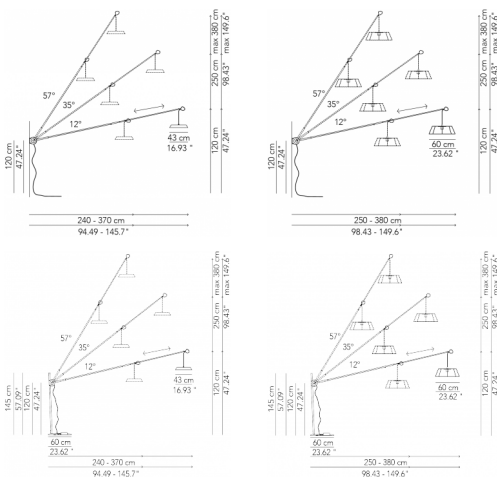

Metal structure iron
 or alluminium
 diffuser

Metal parts
 protected with
 resistant polyester
 coating

Rotating 160°

Telescopic
 240>370 cm

adjustable 3
 heights

Ceiling rose detail

Adjustable cable

* on demand

Technical features

products: Sestante Outdoor Wall lamp
 design: Romano/Menegon/Ceneda 2018

Wall lamp - L 220	ø 4 x 240>370 cm 20 Kg	lamp type 1 led module 18 W luminous efficacy 2330 Lm light colour 3000 K DIM dali / triac cri >90	SEOEAP220G01
Wall lamp - L 220	ø 4 x 240>370 cm 20 Kg	lamp type 1 led module 18 W luminous efficacy 2330 Lm light colour 3000 K DIM dali / triac cri >90	SEOEAP220G41