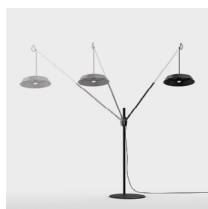

Metal structure iron
 or alluminium
 diffuser

Metal parts
 protected with
 resistant polyester
 coating

Rotating 160°

Telescopic
 240>370 cm

adjustable 3
 heights

Ceiling rose detail

Adjustable cable

* on demand

General technical features

products: Sestante Outdoor

design: Romano/Menegon/Ceneda 2018

Finiture

Colori

White

Black

Lime

Bluette

Metal structure iron
or alluminium
diffuser

Metal parts
protected with
resistant polyester
coating

LIGHTING
DATA

PATENT
PENDING

Rotating 160°

Telescopic
240>370 cm

adjustable 3
heights

Ceiling rose detail

Adjustable cable

* on demand

Technical features

products: Sestante Outdoor Floor lamp
design: Romano/Menegon/Ceneda 2018

Floor lamp

ø 60 x 240>370
cm

lamp type 1 led module 18 W
luminous efficacy 2330 Lm
light colour 3000 K
DIM dali / triac
cri >90