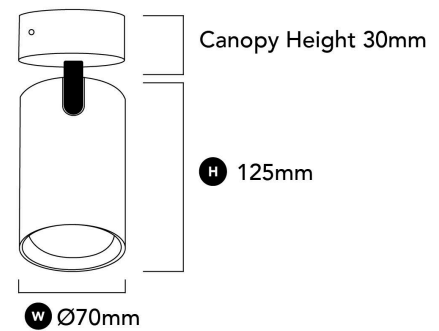

GENERAL SPECIFICATIONS

LED	15W
Lumens	1300 lm (3000K) 1420 lm (4000K)
Efficacy	86 lm/w (3000K) 94 lm/w (4000K)
Colour Temperature	<input type="checkbox"/> 3000K, Warm White <input type="checkbox"/> 4000K, Cool White
Material	Powder Coated Aluminium
Finish	White Black
Beam	15° 24° 36° 60°
CRI	92+
IP	20
Colour Deviation	SDCM ≤2
UGR	<17
Lifetime	>55,000hrs L80 B10
Warranty	5 Years

*Please note, H Baffles also come with a Honeycomb lens
 *Remote DALI dimming available upon request

PROJECT DETAILS

PROJECT:

TYPE:

NOTES:

DIMENSIONS (mm)

DRIVER SPECIFICATIONS

Power	350mA 240V Built-in Dimmable Driver
Dimming	Phase Cut Dimming
Power Factor	> 0.95