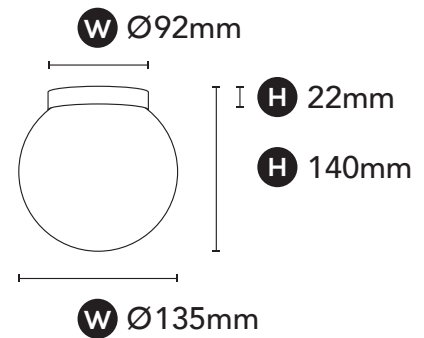

FEATURES

- + Seamless High Quality Glass Feature.
- + Warm, Diffused Ambience.
- + Triac Dimming.
- + One Fitting For Surface Mounted And Wall Mounted.

GENERAL SPECIFICATIONS

LED	9.7W
Lumens	1150 Lm
Efficacy	Up to 118 lm/W
Colour Temperature	<input type="checkbox"/> 3000K, Warm White
Material	Aluminium Die-Cast, Glass
Finish	White Black
Beam	Diffused Lighting
CRI	90+
UGR	<22
IP	44
Lifetime	>55,000hrs
Warranty	5 Years

PROJECT DETAILS

PROJECT:

TYPE:

NOTES:

DIMENSIONS

DRIVER SPECIFICATIONS

Power	250mA 240V Dimmable Driver
Dimming	Triac Dimming

PRODUCT CODES