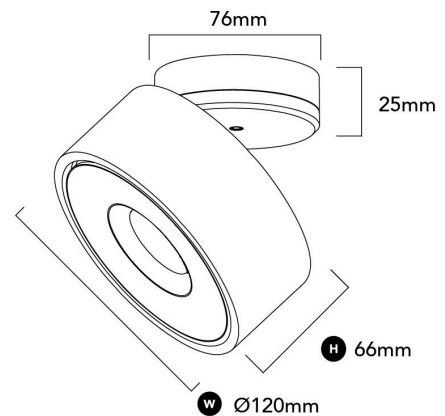

GENERAL SPECIFICATIONS

LED	12W
Lumens	1140 lm (3000K) 1180 lm (4000K)
Efficacy	95 lm/w (3000K) 98 lm/w (4000K)
Colour	<input type="checkbox"/> 3000K, Warm White <input type="checkbox"/> 4000K, Cool White
Material	Powder Coated Aluminium
Finish	White Black
Beam	25° 36° 50°
CRI	90+
IP	20
Colour Deviation	SDCM ≤3
UGR	<19
Lifetime	>55,000hrs L80B10
Warranty	5 Years

PROJECT DETAILS

PROJECT:

TYPE:

NOTES:

DIMENSIONS (mm)

DRIVER SPECIFICATIONS

Power	350mA 240V Built-In Dimmable Driver
Dimming	Phase Cut Dimming
Power Factor	> 0.95

PRODUCT CODES