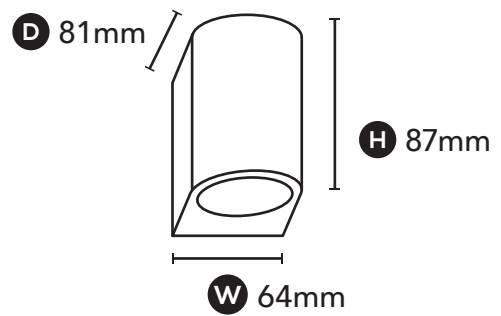

| | |
|------------------------|--|
| LED | 7W |
| Lumens (3000K & 4000K) | 585 lm |
| Efficacy | Up to 84 lm/W |
| Colour Temperature | <input type="checkbox"/> 3000K, Warm White <input type="checkbox"/> 4000K, Cool White |
| Material | Powder Coated Aluminium |
| Finish | White Black Grey |
| Beam | 30° |
| CRI | 90+ |
| IP | 65 |
| Colour Deviation | SDCM ≤3 |
| Lifetime | >55,000hrs L80 B10 |
| Warranty | 3 Years |

PROJECT DETAILS

PROJECT:

TYPE:

NOTES:

DIMENSIONS

DRIVER SPECIFICATIONS

| | |
|--------------|--------------------------------------|
| Power | 180mA 240V Built-In, Dimmable Driver |
| Dimming | Phase Cut Dimming |
| Power Factor | > 0.90 |