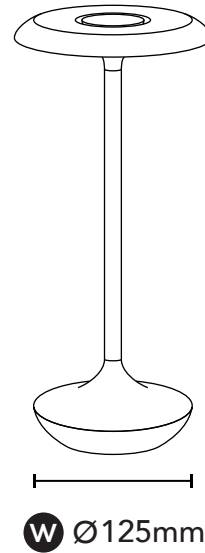

## GENERAL SPECIFICATIONS

LED	2W
Charge Time	4.5 Hours
Battery	9 Hours
Material	Powder Coated Aluminium
Finish	Gold, Bronze, Black, Rose Gold, Blue
Beam	N/A
IP	20
Warranty	2 Years

## DIMENSIONS