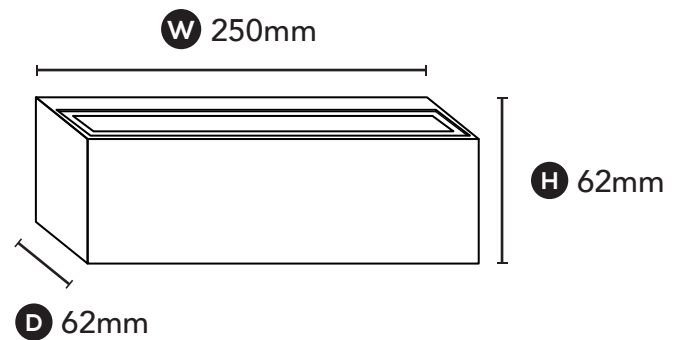

DIMENSIONS

DRIVER SPECIFICATIONS

Power	350mA 240V Built-In, Dimmable Driver
Dimming	Triac Dimming
Power Factor	> 0.90

PRODUCT CODES

White	83-BRK14W90CTS
Black	83-BRK14B90CTS
Grey	83-BRK14G90CTS