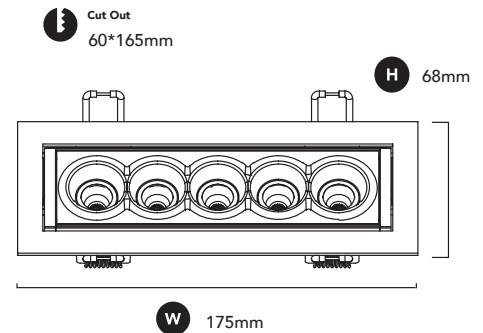

PROJECT:

TYPE:

NOTES:

The DASH linear downlight series delivers both flexibility and performance in any space. This recessed design is available in three sizes & two finishes

## DIMENSIONS (mm)

## GENERAL SPECIFICATIONS

LED	10W
Lumens	600 lm (3000K)   665 lm (4000K)
Efficacy	56 lm/w (3000K)   62 lm/w (4000K)
Colour Temperature	<input type="checkbox"/> 3000K, Warm White <input type="checkbox"/> 4000K, Cool White
Material	Powder Coated Aluminium
Finish	White   Black
Beam	45°
CRI	90+
IP	20
Colour Deviation	SDCM ≤3
UGR	<5
Lifetime	>54,000hrs L80 B10
Warranty	5 Years

## DRIVER SPECIFICATIONS

L 104 x W 43 x H 24 mm

Power	600mA 240V Remote Dimmable Driver
Dimming	Phase Cut Dimming
Power Factor	> 0.90

*DALI dimming available upon request*