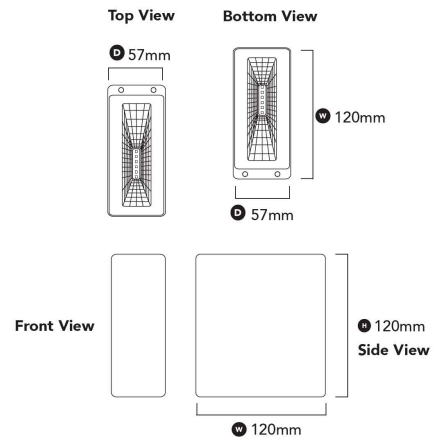

GENERAL SPECIFICATIONS

LED	10W
Lumens	710 lm (3000K) 765 lm (4000K)
Efficacy	66 lm/w (3000K) 72 lm (4000K)
Colour Temperature	<input type="checkbox"/> 3000K, Warm White <input type="checkbox"/> 4000K, Cool White
Material	Powder Coated Aluminium
Finish	White Black Grey
Beam	90°
CRI	84+
IP	65
Colour Deviation	SDCM ≤3
Lifetime	>50,000hrs L80 B10
Warranty	3 Years

PROJECT DETAILS

PROJECT:

TYPE:

NOTES:

DIMENSIONS (mm)

DRIVER SPECIFICATIONS

Power	500mA 240V Built-In, Flicker Free Dimmable Driver
Dimming	Phase Cut Dimming
Power Factor	> 0.90

PRODUCT CODE