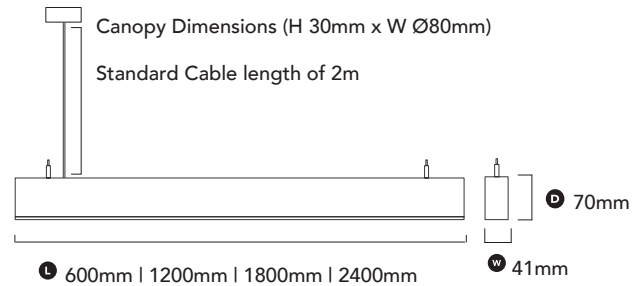

GENERAL SPECIFICATIONS

LED	15W 30W 45W 60W
Lumens	1200 lm 2300 lm 3900 lm 4600 lm (3000K) 1230 lm 2424 lm 3955 lm 4850 lm (4000K)
Efficacy	80 lm/w 76 lm/w 86 lm/w 76 lm/w (3000K) 82 lm/w 81 lm/w 88 lm/w 81 lm/w (3000K)
Colour Temperature	<input type="checkbox"/> 3000K, Warm White <input type="checkbox"/> 4000K, Cool White
Material	Powder Coated Aluminium
Finish	White Black
Beam	90°
CRI	90+
IP	40
Colour Deviation	SDCM ≤3
UGR	<21
Lifetime	>60,000hrs L80 B10
Warranty	5 Years

ACCESSORY CODES

Connection Kit	7-LI41CONNECT
Surface Mount Clip	7-LI41CLIP
4m Suspension Kit	7-LI414SUSB (Black) 7-LI414SUSW (White)

PROJECT DETAILS

PROJECT:

TYPE:

NOTES:

DIMENSIONS (mm)

*Please note the Power cable length for the 2400mm (60W) version is 1650mm