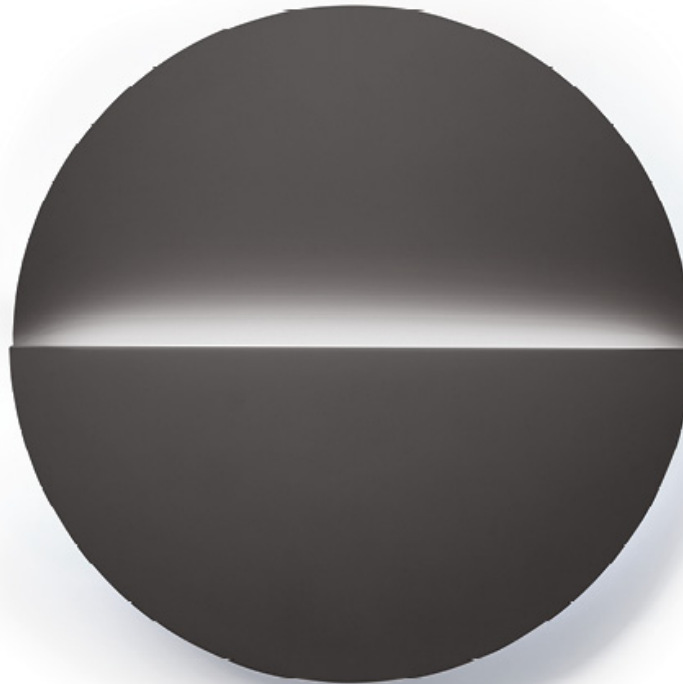

Geblackl technical features

products: Butterfly

design: Romano + Menegon 2021

Finiture

Colori

White

Lead grey

Matt gold

Bronze

Tessuti diffusore

Wool

Metal structure or  
acoustic comfort  
fabric diffuser

Two possible  
settings upon  
installation

Uplight and  
downlight

IP20

Side detail

Side detail  
recessed version

Side view A

Side view B

\* on demand

Technical features

products: Butterfly Wall lamp

design: Romano + Menegon 2021

<b>Wall lamp - ø 54</b>	ø 54 x 9 cm 8 Kg	lamp type 1 led module 19,8W luminous efficacy 3420 Lm light colour 3000 K DIM dali	BUTEAP054G01
<b>Wall lamp - ø 75</b>	ø 75 x 9 cm 10 Kg	lamp type 1 led module 29,8W luminous efficacy 5132 Lm light colour 3000 K DIM dali	BUTEAP075G01
<b>Applique - ø 54</b>	ø 54 x 9 cm 8 Kg	lamp type 1 led module 19,8W luminous efficacy 3420 Lm light colour 3000 K DIM dali	BUTEAP054G01
<b>Applique - ø 75</b>	ø 75 x 9 cm 10 Kg	lamp type 1 led module 29,8W luminous efficacy 5132 Lm light colour 3000 K DIM dali	BUTEAP075G01