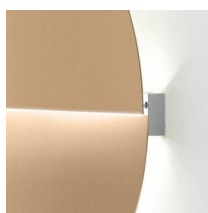

Geblackl technical features

products: Butterfly

design: Romano + Menegon 2021

Finiture

Colori

White

Lead grey

Matt gold

Bronze

Tessuti diffusore

Wool

Metal structure or  
acoustic comfort  
fabric diffuser

Two possible  
settings upon  
installation

Uplight and  
downlight

IP20

Side detail

Side detail  
recessed version

Side view A

Side view B

\* on demand

Technical features

products: Butterfly Wall lamp

design: Romano + Menegon 2021

<b>Wall lamp - ø 54</b>	ø 54 x 9 cm 8 Kg	lamp type 1 led module 19,8W luminous efficacy 3420 Lm light colour 3000 K DIM dali	BUTEAP054G01
<b>Wall lamp - ø 75</b>	ø 75 x 9 cm 10 Kg	lamp type 1 led module 29,8W luminous efficacy 5132 Lm light colour 3000 K DIM dali	BUTEAP075G01
<b>Applique - ø 54</b>	ø 54 x 9 cm 8 Kg	lamp type 1 led module 19,8W luminous efficacy 3420 Lm light colour 3000 K DIM dali	BUTEAP054G01
<b>Applique - ø 75</b>	ø 75 x 9 cm 10 Kg	lamp type 1 led module 29,8W luminous efficacy 5132 Lm light colour 3000 K DIM dali	BUTEAP075G01