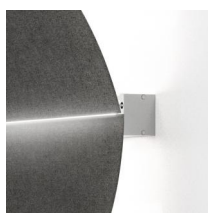

Geblackl technical features

products: Butterfly

design: Romano + Menegon 2021

Finiture

Colori

White

Lead grey

Matt gold

Bronze

Tessuti diffusore

Wool

Metal structure or  
acoustic comfort  
fabric diffuser

Two possible  
settings upon  
installation

Uplight and  
downlight

IP20

Side detail

Side detail  
recessed version

Side view A

Side view B

\* on demand

Technical features

products: Butterfly Wall lamp

design: Romano + Menegon 2021

<b>Wall lamp - ø 54</b>	ø 54 x 9 cm 8 Kg	lamp type 1 led module 19,8W luminous efficacy 3420 Lm light colour 3000 K DIM dali	BUTEAP054G01
<b>Wall lamp - ø 75</b>	ø 75 x 9 cm 10 Kg	lamp type 1 led module 29,8W luminous efficacy 5132 Lm light colour 3000 K DIM dali	BUTEAP075G01
<b>Applique - ø 54</b>	ø 54 x 9 cm 8 Kg	lamp type 1 led module 19,8W luminous efficacy 3420 Lm light colour 3000 K DIM dali	BUTEAP054G01
<b>Applique - ø 75</b>	ø 75 x 9 cm 10 Kg	lamp type 1 led module 29,8W luminous efficacy 5132 Lm light colour 3000 K DIM dali	BUTEAP075G01