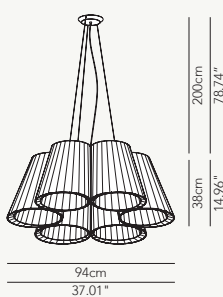

TECHNICALS

FINISHES

plissé

plissé ribbon

** cable on measure

* on demand