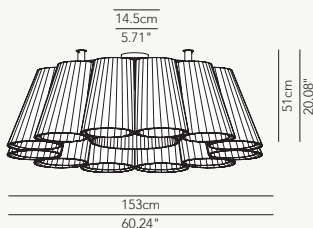

TECHNICALS

FINISHES

plissé

plissé ribbon

* on demand