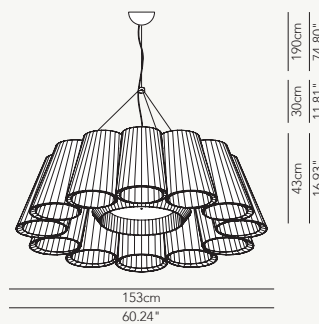

TECHNICALS

FINISHES

plissé

plissé ribbon

** cable on measure

* on demand