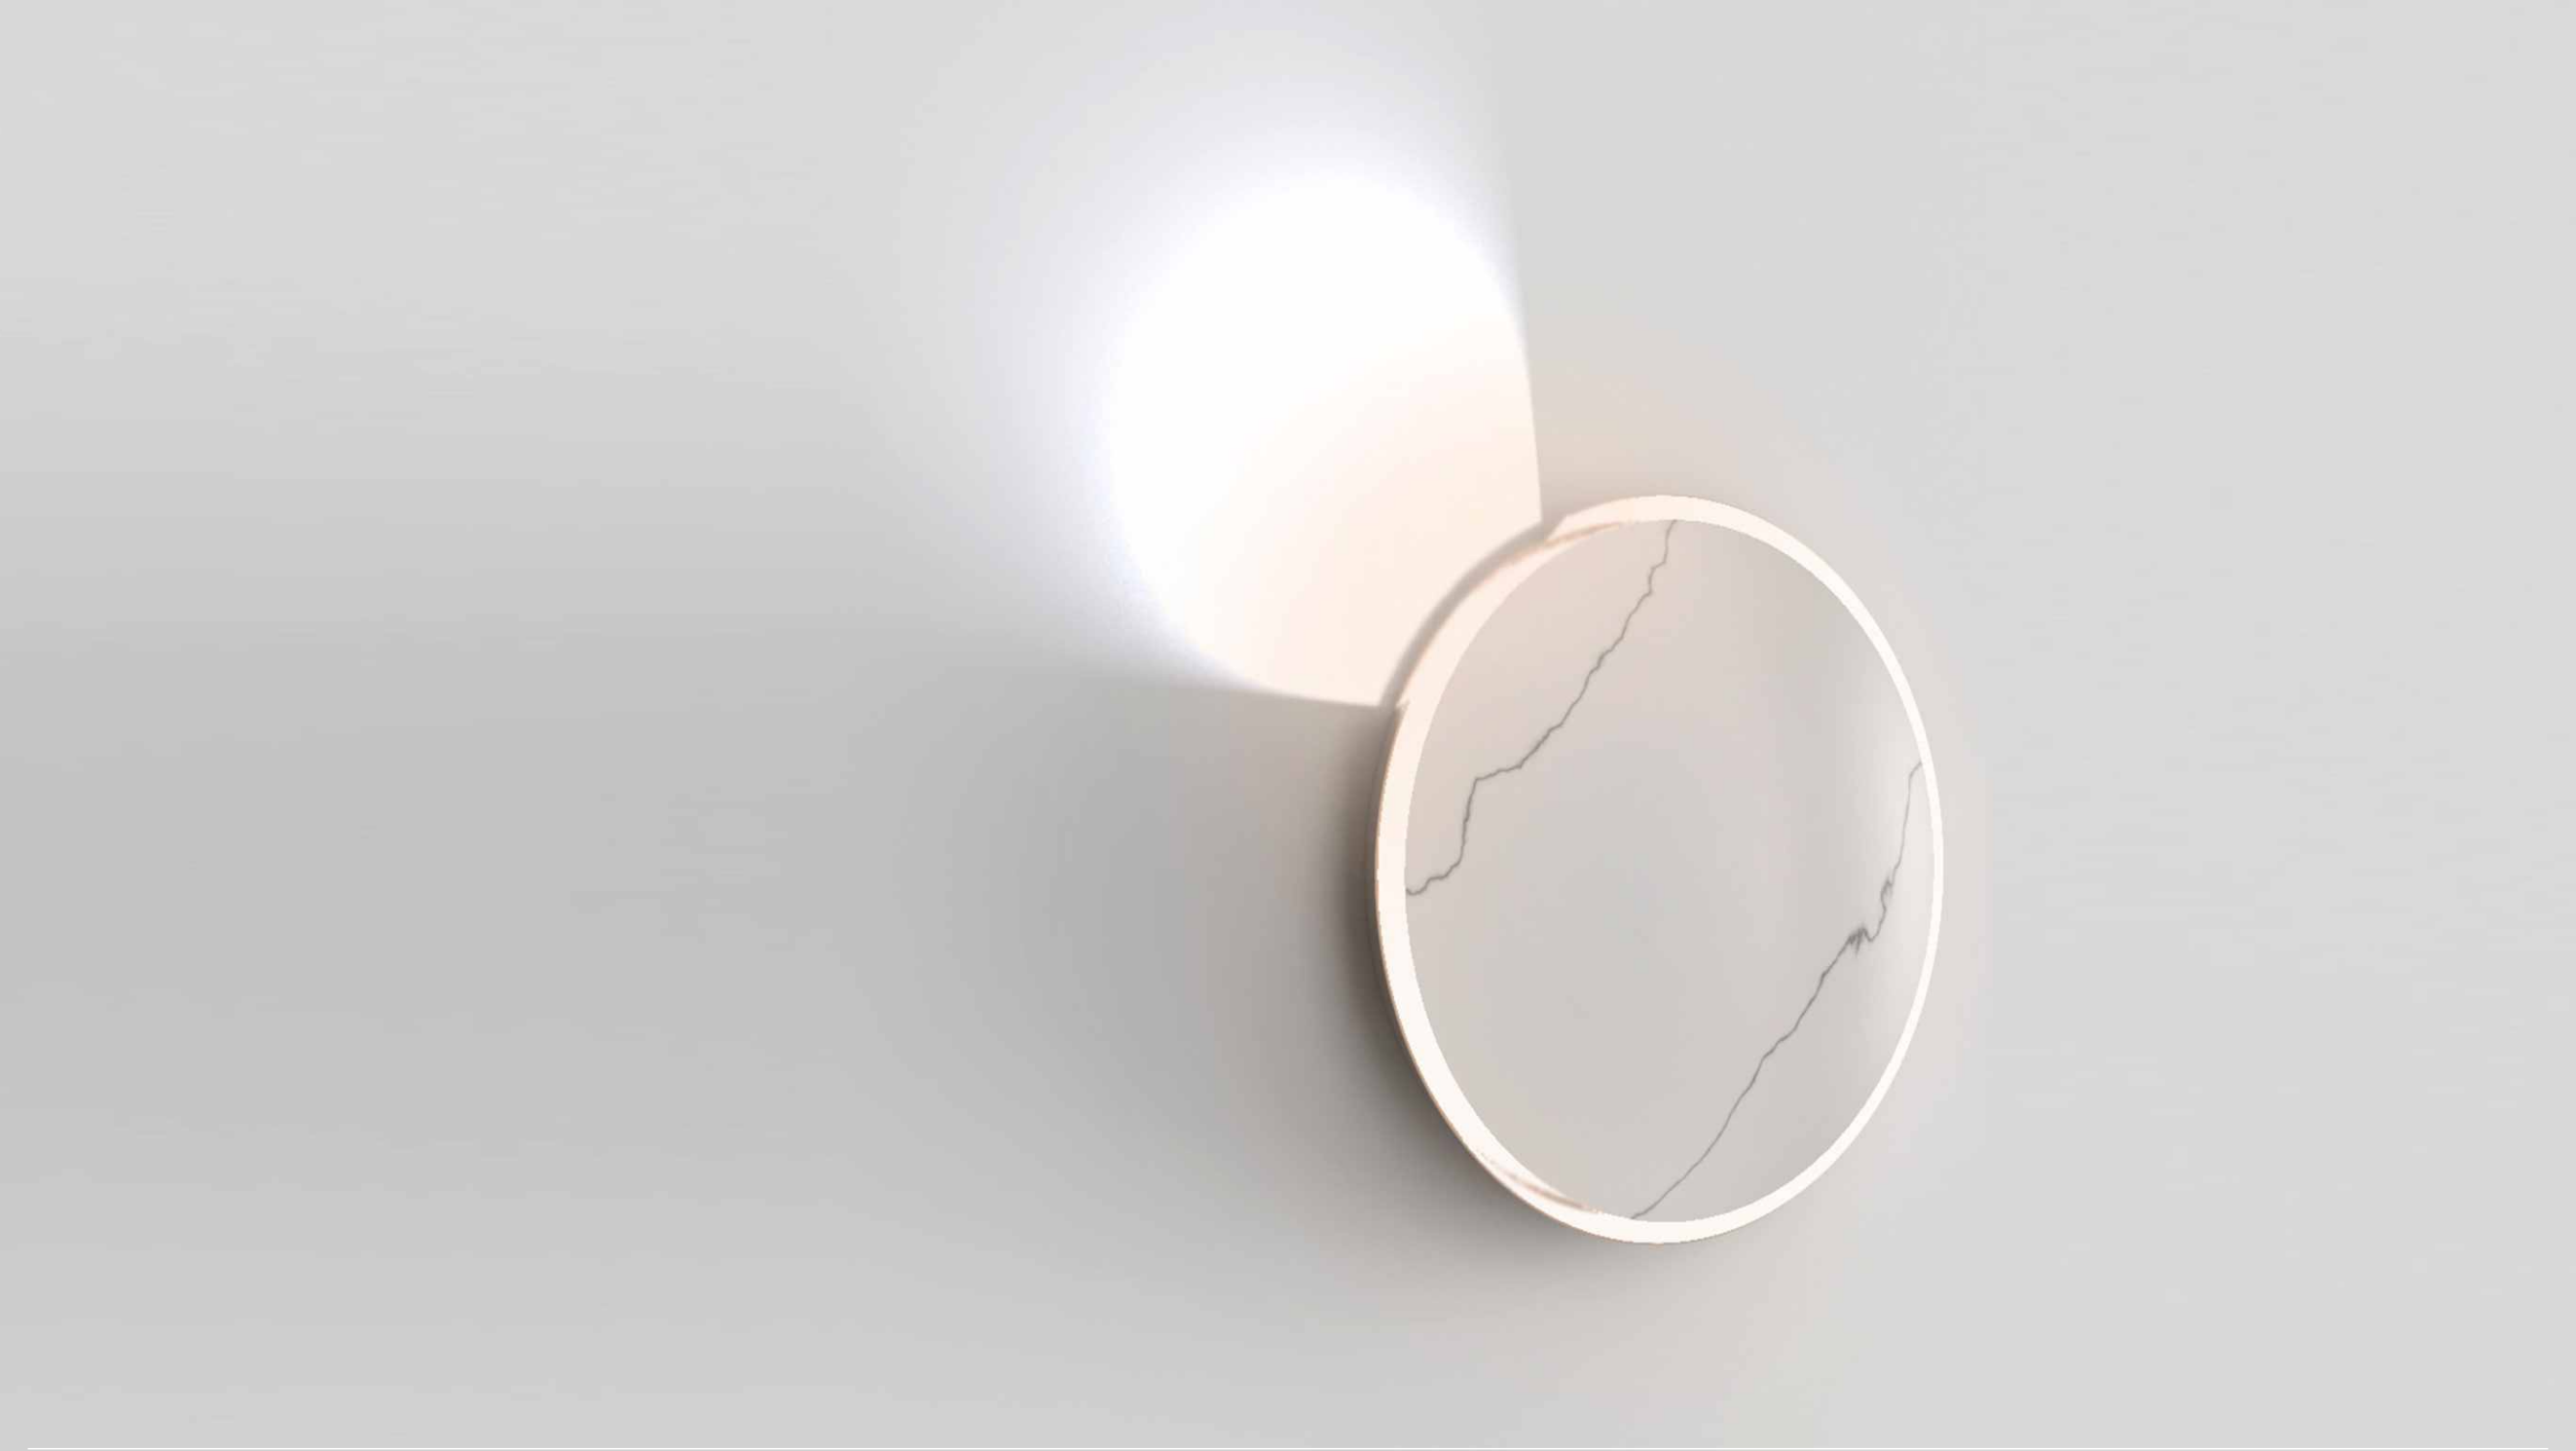

## ONO

Wall sconce with polished stone face and bronze ring with high-performance LED light

Wall lamp with polished carrara marble face featuring a circular metal ring to direct the light of high-performance LEDs inside. The exterior ring may be white or the natural finish of copper.

Breathtakingly elegant and light, yet still allows playful variations, giving both a directed light, and a beautiful glow from underneath the copper shade.

**LIGHTS ON!**

**ONO**

Technical data

**Ono 30**  
L 30 x W 4 x H 30 cm  
LED 12 V / 8 W

## Ono

Wall sconce with polished stone face and bronze ring with high-performance LED light

Type: wall lamp  
Structure: carrara marble, bronze/copper/painted aluminium  
Bulb: LED 12V  
Kelvin: 3000 K

IF NOT MARKED OTHERWISE:  
safety classification IP20 for all fittings  
units in cm  
all products supplied with voltage 240 upon request  
illustrations and descriptions for informative purposes only