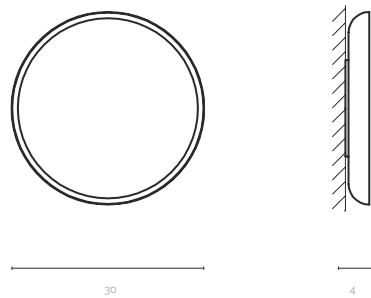

Breathtakingly elegant and light, yet still allows playful variations, giving both a directed light, and a beautiful glow from underneath the copper shade.

**LIGHTS ON!**

**ONO**

Technical data

**Ono 30**  
L 30 x W 4 x H 30 cm  
LED 12 V / 8 W