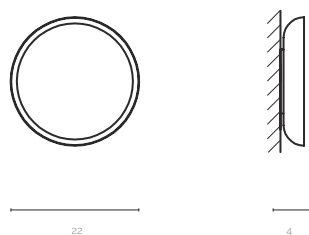

Breathtakingly elegant and light, yet still allows playful variations, giving both a directed light, and a beautiful glow from underneath the copper shade.

**LIGHTS ON!**

**ONO**

Technical data

**Ono 30**  
L 30 x W 4 x H 30 cm  
LED 12 V / 8 W

**Ono 22**  
L 22 x W 4 x H 22 cm  
LED 12 V / 6 W