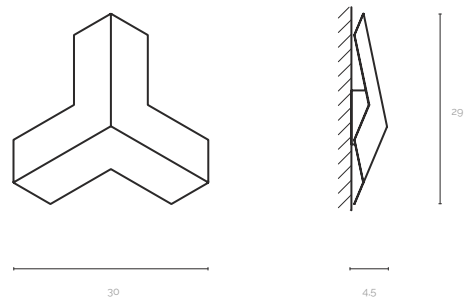

Technical data

Ray 30
L 30 x W 6 x H 29 cm
LED 240V / 45W

INARCHI

Ray

Three-pointed sculptural steel wall lamp with halogen lights on the backside.

Type: wall lamp
Structure: steel
Finish: painted
Bulb: LED 230V
Kelvin: 3000 K