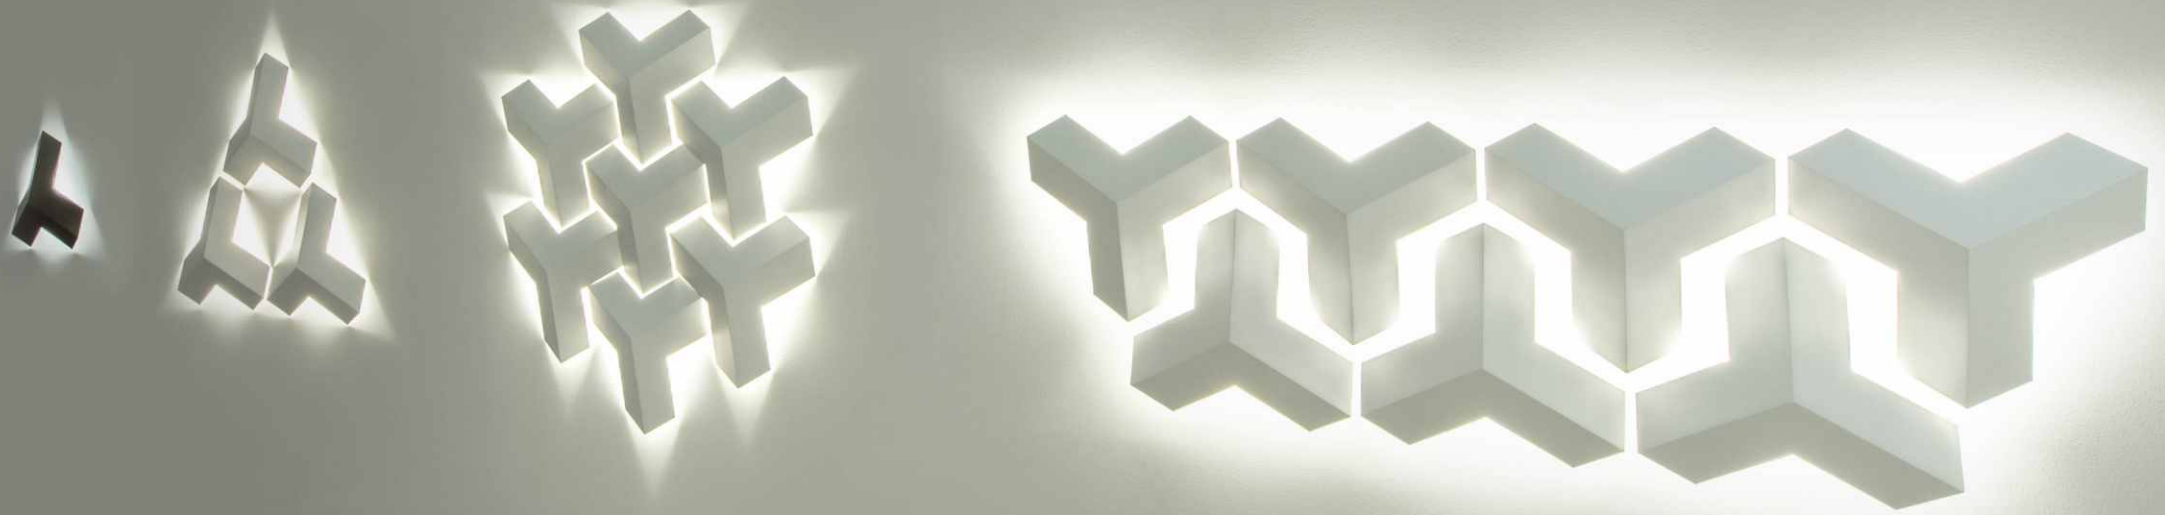

RAY

Three-pointed sculptural steel wall lamp with halogen lights on the backside.

Best showing it's ingenious design in composition, it instantly catches the eye, enabling the creator to install unique arrangements into any space.

Playing with the illusions of being a 2D object in a 3D space, this subtle shift in the depth of space and the hexagonal design instantly creates the sense of systematicness.

LIGHTS ON!

INARCHI

ESPO LIGHTING