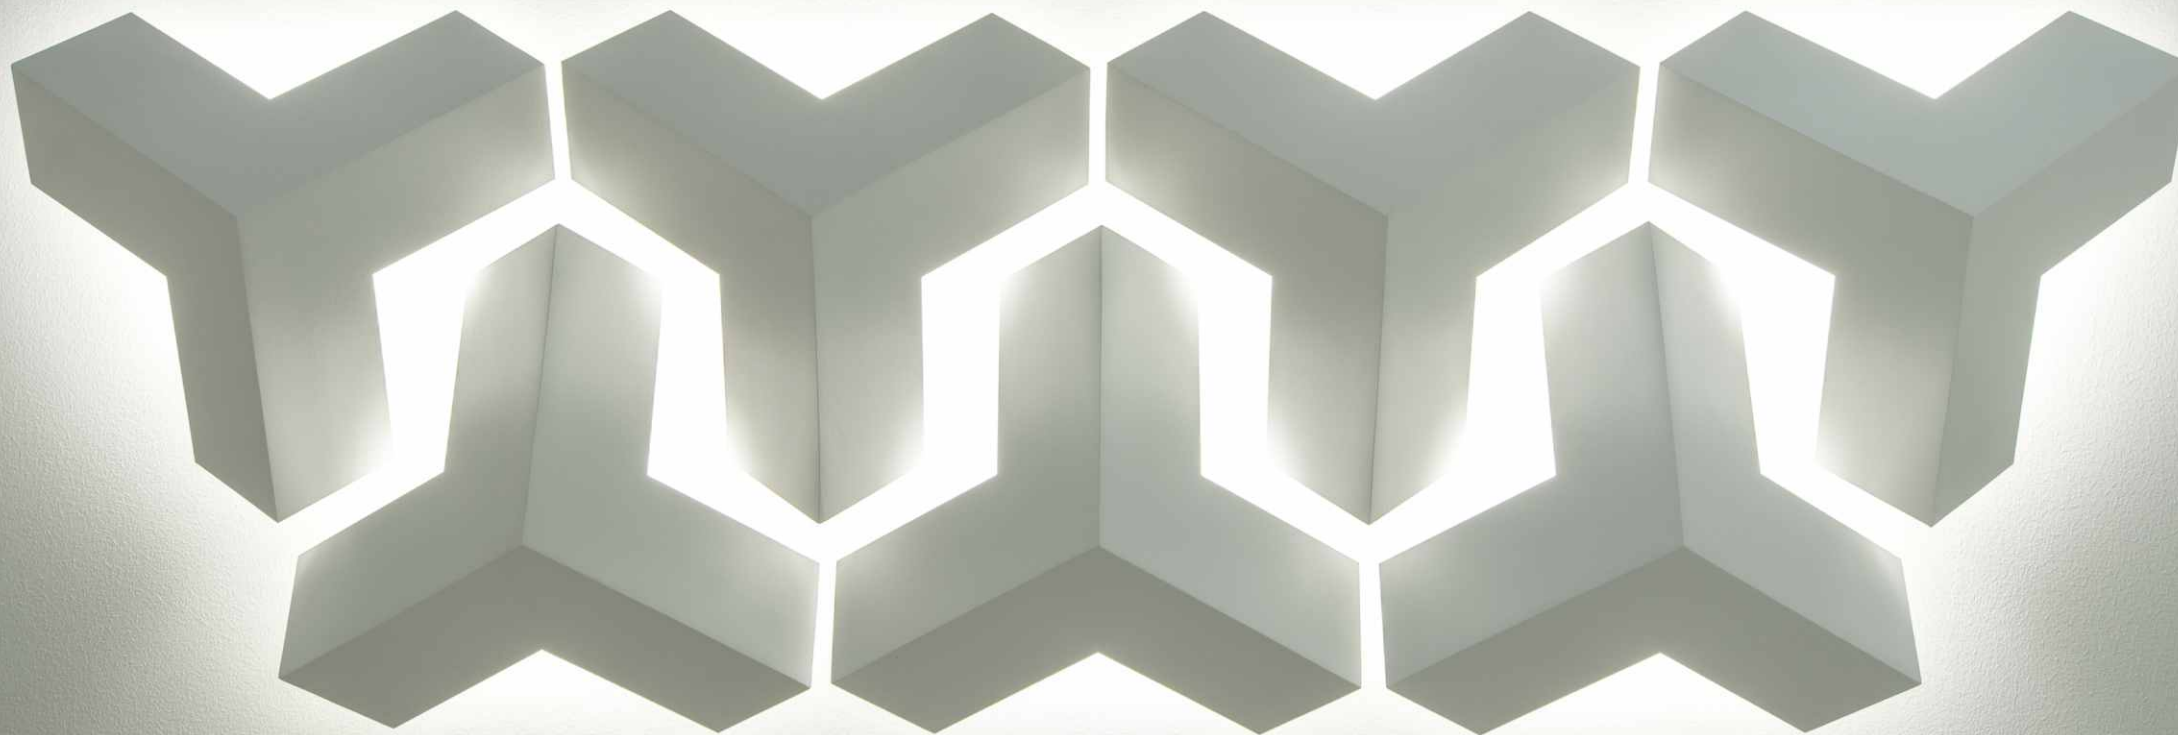

RAY

Three-pointed sculptural steel wall lamp with halogen lights on the backside.

Best showing it's ingenious design in composition, it instantly catches the eye, enabling the creator to install unique arrangements into any space.

Playing with the illusions of being a 2D object in a 3D space, this subtle shift in the depth of space and the hexagonal design instantly creates the sense of systematicness.

LIGHTS ON!

INARCHI

ESPO LIGHTING