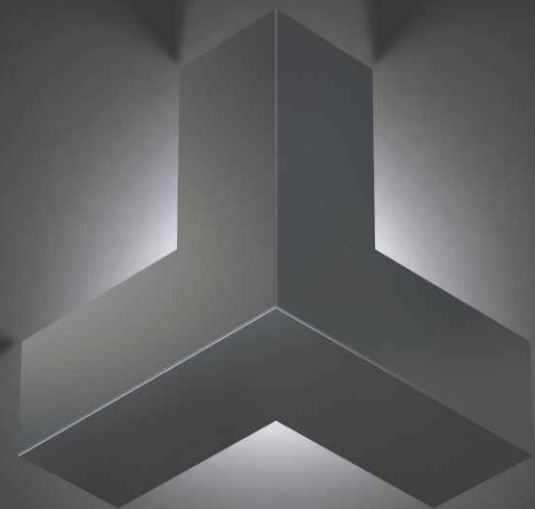

RAY

Three-pointed sculptural steel wall lamp with halogen lights on the backside.

Best showing it's ingenious design in composition, it instantly catches the eye, enabling the creator to install unique arrangements into any space.

Playing with the illusions of being a 2D object in a 3D space, this subtle shift in the depth of space and the hexagonal design instantly creates the sense of systematicness.

LIGHTS ON!

INARCHI

ESPO LIGHTING

Technical data

Ray 30
L 30 x W 6 x H 29 cm
LED 240V / 45W

INARCHI

Ray

Three-pointed sculptural steel wall lamp with halogen lights on the backside.

Type: wall lamp
Structure: steel
Finish: painted
Bulb: LED 230V
Kelvin: 3000 K